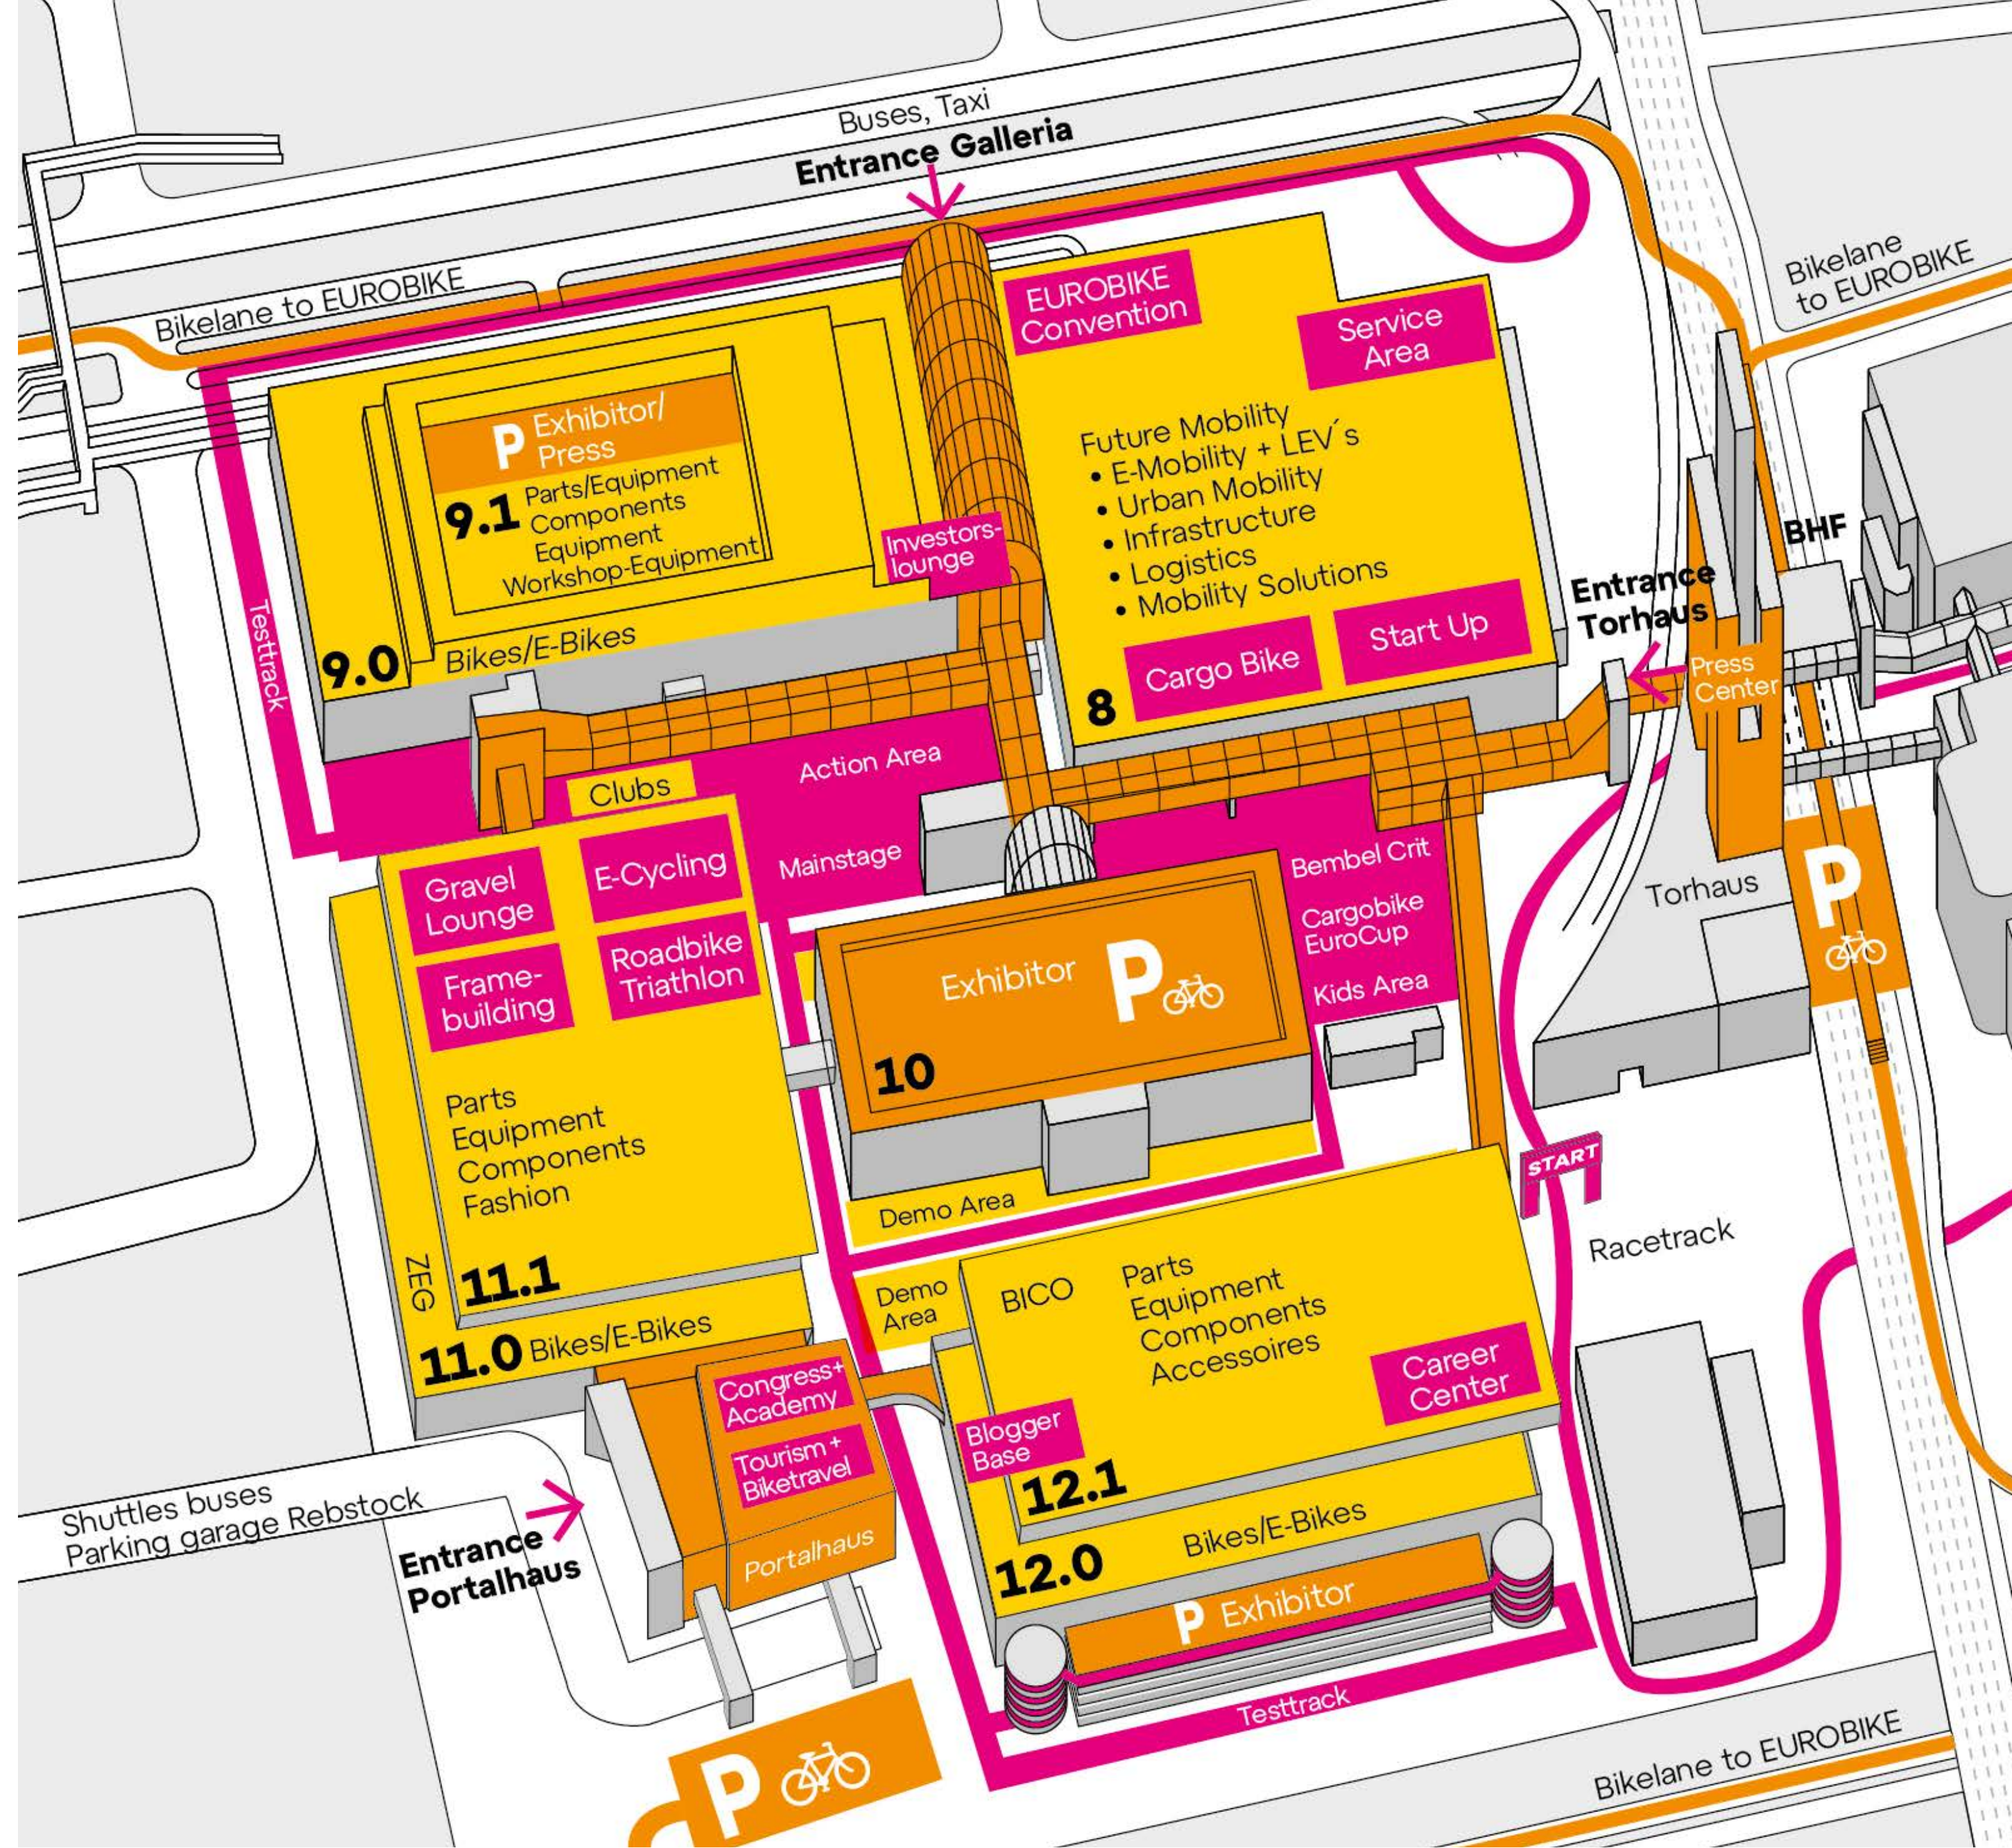

EUROBIKE SHOW

Site plan

- Logistics, routes, entrances
- Event areas, Special exhibition areas
- Exhibition area