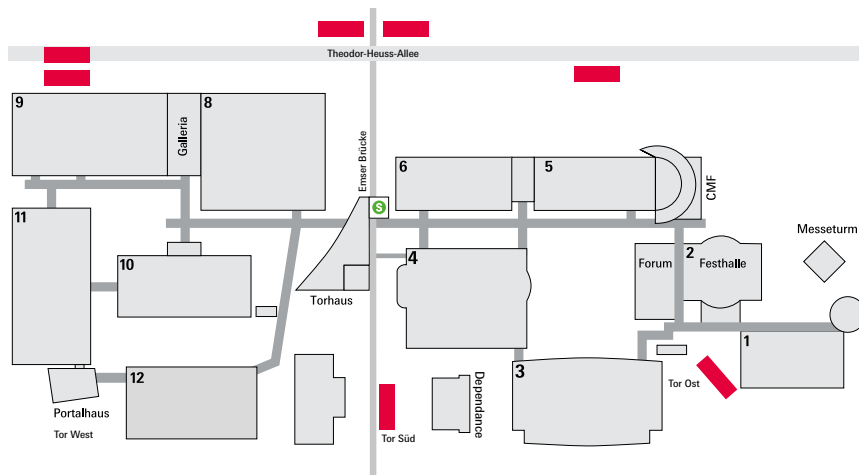

Maximo

City Star format poster frames around the exhibition grounds

Beside the streets surrounding the exhibition grounds, there are seven strategically positioned poster frames in City Star format to convey your message to passing traffic.

Format

W 356 cm x H 256 cm
7 positions in all

Price

Rent incl. production: 1,165 euros per position