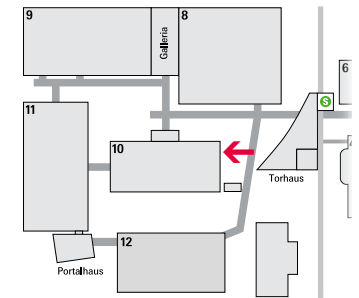

82101063 / H10_Ost_001