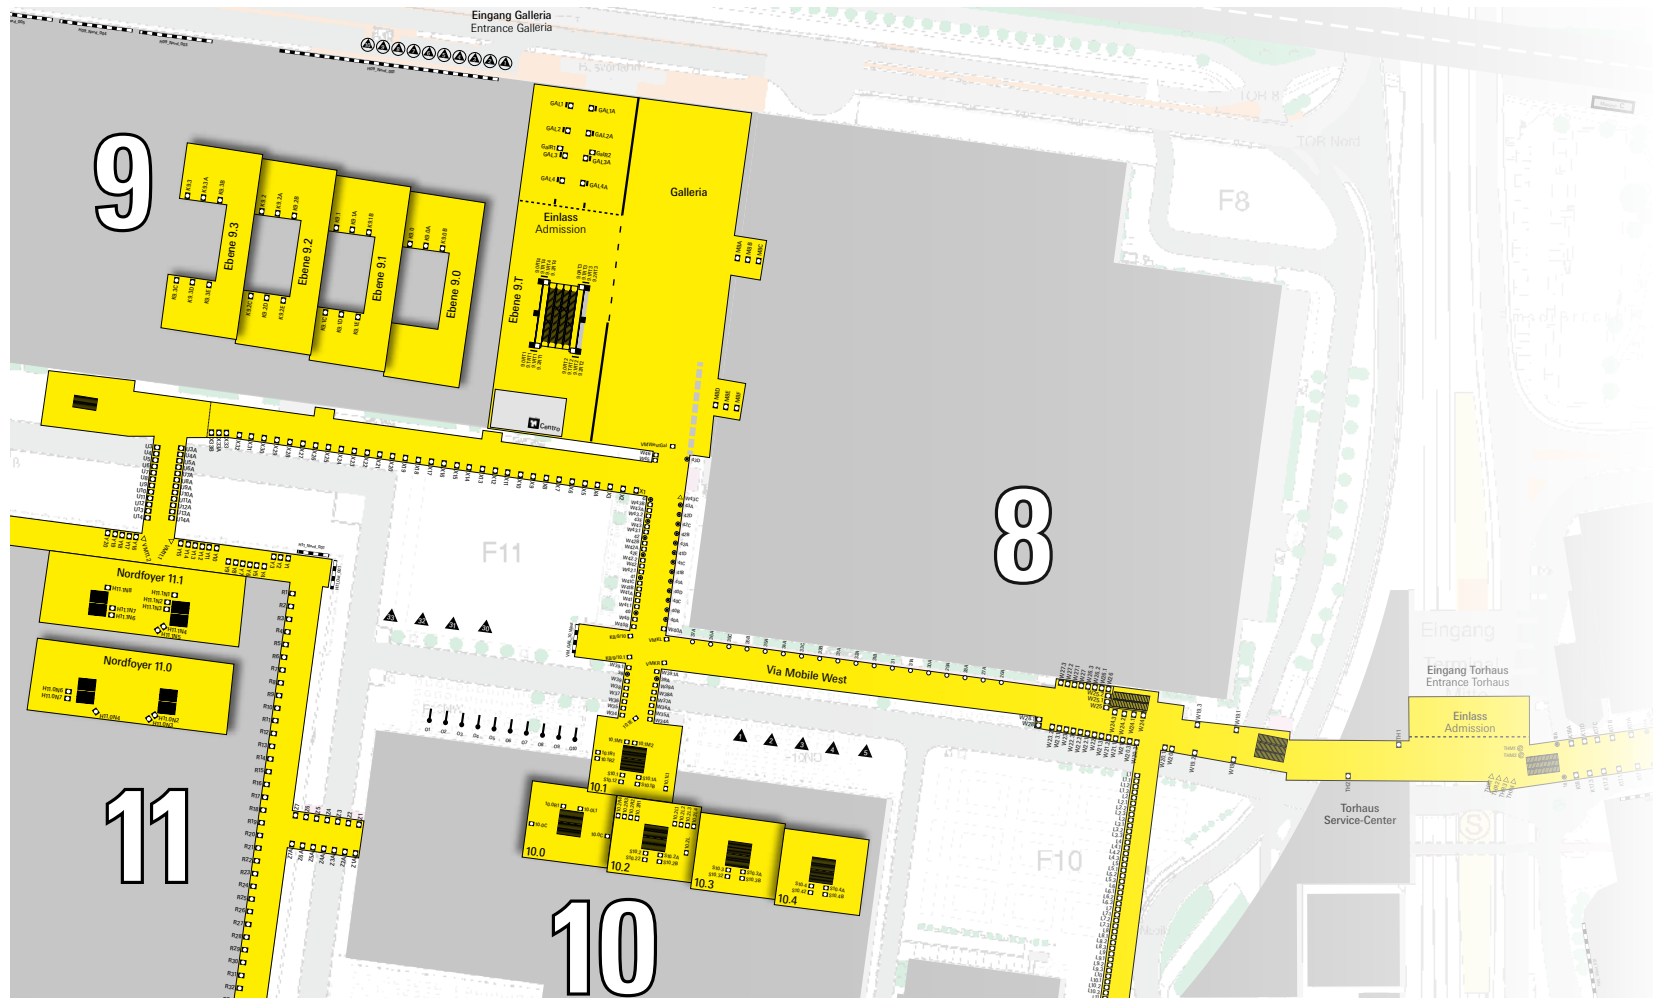

Formats and prices

Posto 3: W 2,112 x H 525 cm

Rent incl. production: 13,310 euros

Posto 3a: W 2,112 x H 525 cm + 2 x W 471 x H 565 cm

Rent incl. production: 19,925 euros

Posto 3a

Site plan Via Mobile halls 8, 9 and 10