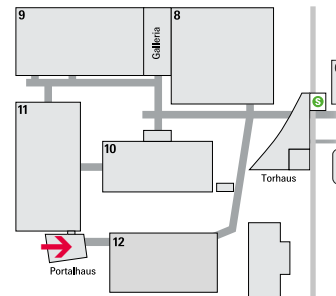

82101023 / PH_E0_Säule

Column covering in the foyer of Hall 11.0 North and South

Format

W 100 x H 400 cm

four-sided

8 position in all

(4 each on the north and south side)

Price