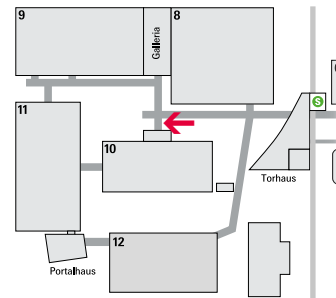

Megaposter in the passage between halls 9 and 10

Format

W 830 x H 560 cm

Price

Rent incl. production:
7,690 euros

82101064 / VM_H10_Galleria

Megaposter on the facade of Hall 10 East

Very clearly visible from the Via Mobile to Hall 12.

Format

W 905 x H 905 cm

Price

Rent incl. production:
18,000 euros