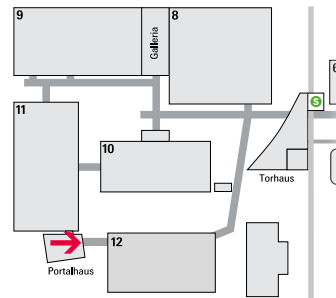

Pasting next to the doors between Portalhaus/Hall 11 and Hall 12.Via Mobile West

Format

Left side: W 94.5 x H 370 cm

Right side: W 100.5 x H 370 cm

The two sides must be booked as a pair.

Price

Rent incl. production:

2,760 euros

82100638 / PH_Zugang_H12.Via

Pasting next to the doors to Hall 12.0 and 12.1 West and East

Format

W 149.5 x H 337 cm

8 positions in all

2 each per entrance

Price

Rent incl. production:

2,245 euros per position