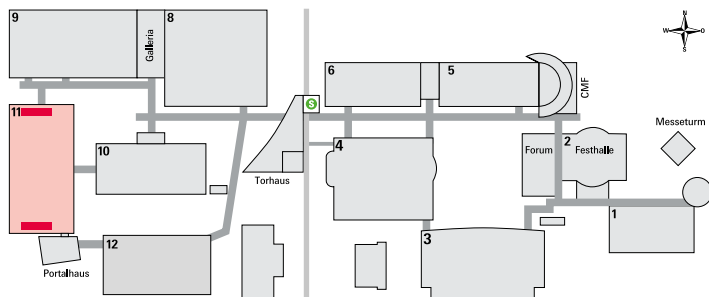

Level 11.0 to 11.Via north side

Rent incl. production: 2,790 euros per panel

Level 11.Via to 11.1 north side

Rent incl. production: 2,790 euros per panel

Formats

See AI template (which will be sent to you separately)