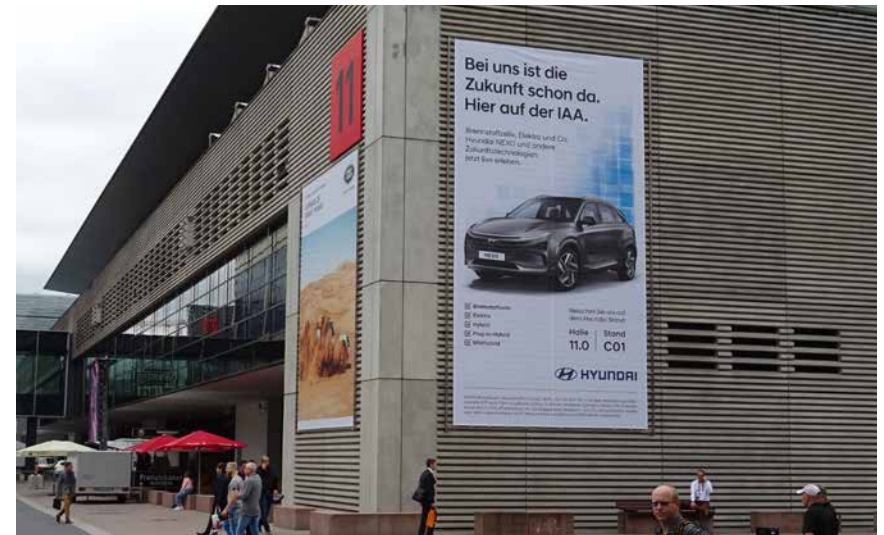

Price

Rent incl. production:
9,285 euros

82100624 / H11_Nord_001