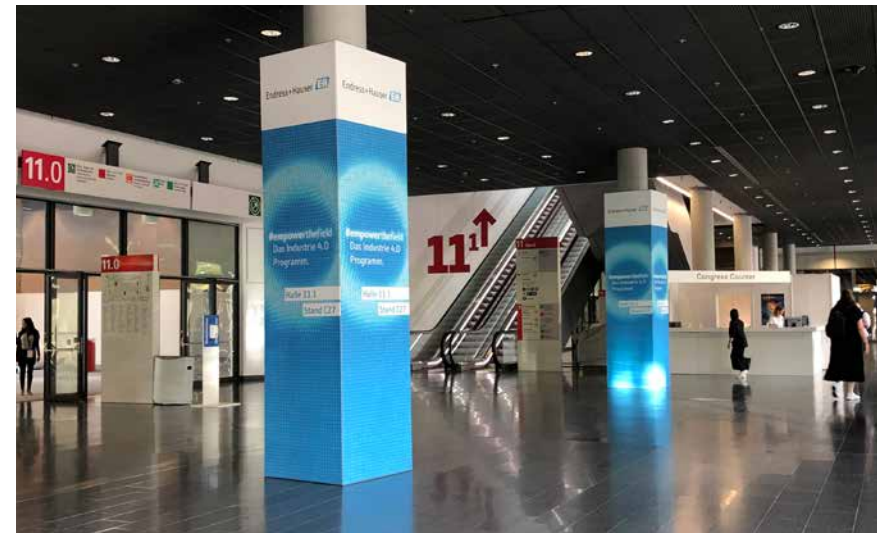

Rent incl. production:

3,355 euros per position

82101024 / H11_E0_Säule_Nord · 82101022 / H11_E0_Säule_Süd

Column covering in the foyer of Hall 11.Via Mobile Nord

Format

W 100 x H 300 cm

four-sided

2 positions in all