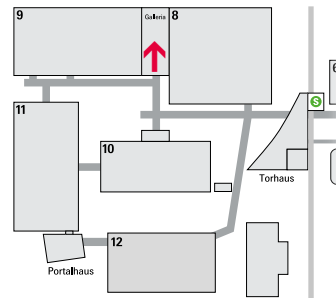

Banner in the Galleria to the left and right of the stairs

Format

Front (shown here):
W 300 x H 1,050 cm

Back:

W 300 x H 1,300 cm

2 positions, double-sided

(1 each on the east and west side)

Price

Rent incl. production:
7,515 euros per position