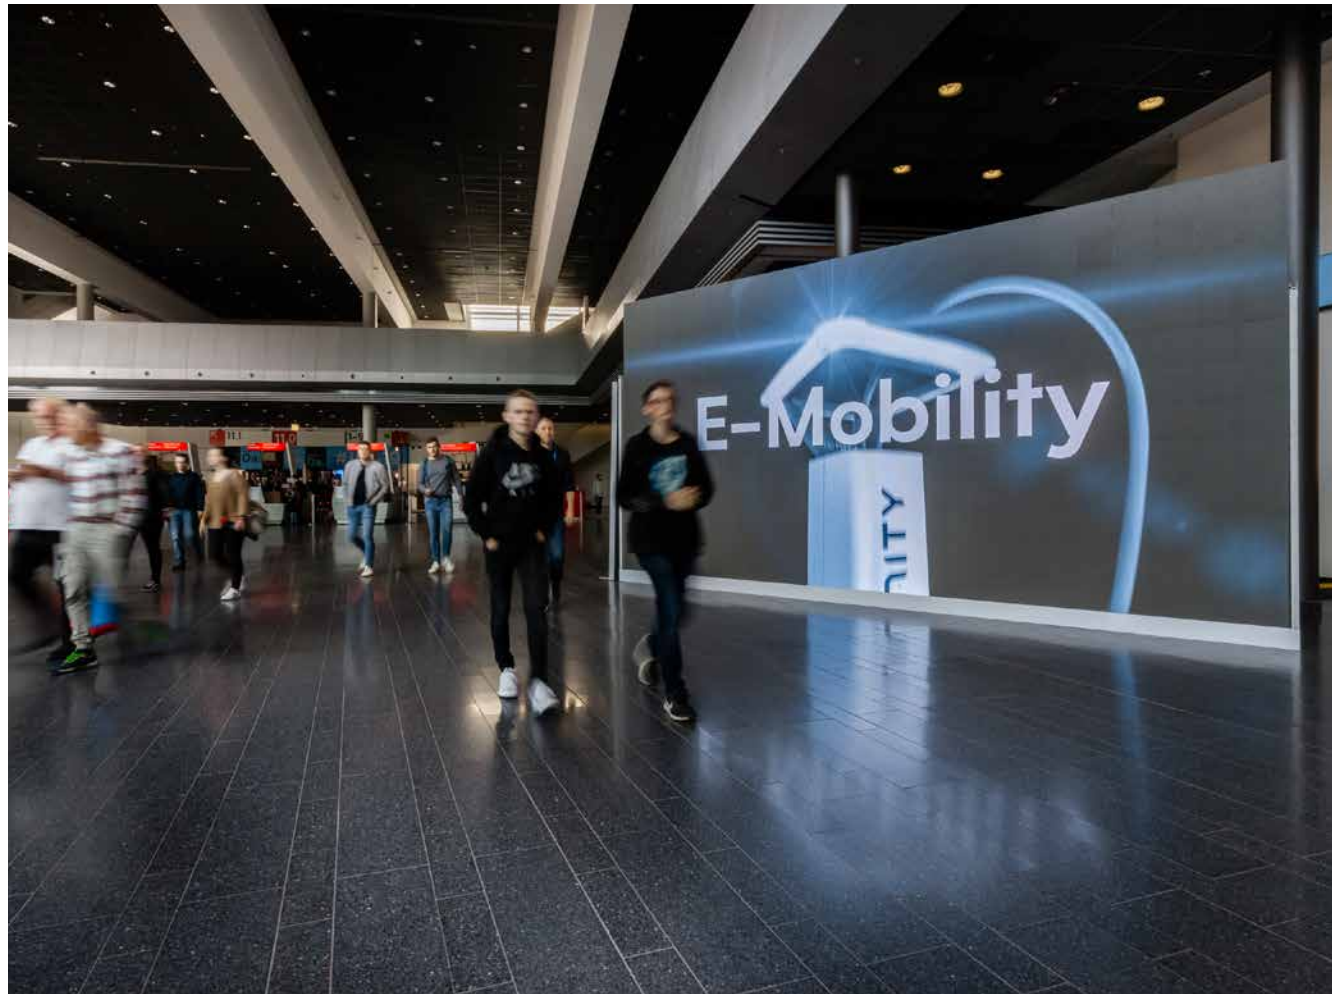

LED wall

Large screen in the entrance area to the Portalhaus

Moving images move goods!
Our high-resolution LED wall in the entrance area of the Portalhaus with its massive screen ensures that your message catches the eye.

Format

Aspect ratio 16:9

Image area: W 5,000 x H 2,813 mm

Viewing area: 14,1 m²

Resolution: 1920 x 1080 Pixel

Price

45-seconds of advertising time: 6,955 euros

Your advertising spot runs in rotation for the entire duration of the trade fair.

The production of your commercial is not included in the price, however we will be happy to take care of this for you.
Please ask for an individual offer.