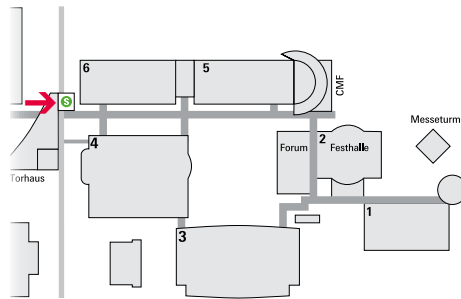

Banner on the windows beside the escalator from the S-Bahn platform to the Torhaus entrance

Format

W 171 x H 171 cm

W 171 x H 167 cm

8 positions in all (4 each on the east and west side)

Price

Rent incl. production:

760 euros per position and side

82101000 / S-Bahn_Rolltreppe

Banner in the suburban railway (S-Bahn) terminal Torhaus entrance area

Format

W 1,000 x H 100 cm

double-sided

2 positions in all (1 each on the east and west side)