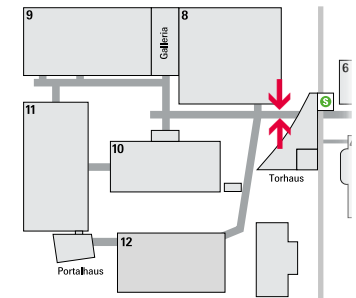

Formats

W 220 cm x H 363 cm

W 227 cm x H 363 cm

6 positions in all

(3 each on the north and south side)

Price

Rent incl. production:

2,695 euros per position