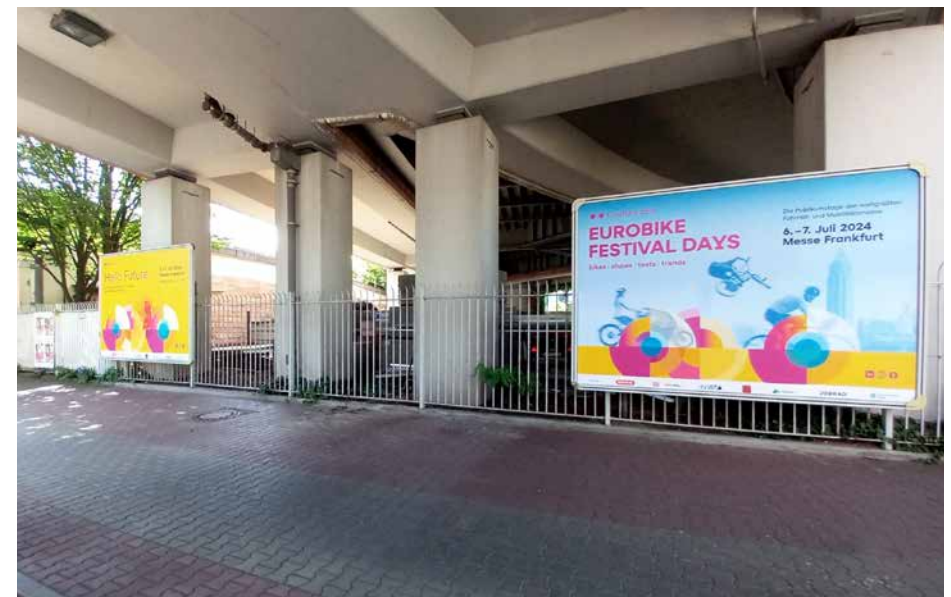

Maximo

City Star format poster frames around the exhibition grounds

Beside the streets surrounding the exhibition grounds, there are seven strategically positioned poster frames in City Star format to convey your message to passing traffic.

Format

W 356 cm x H 256 cm
7 positions in all

Price

Rent incl. production: 1,165 euros per position