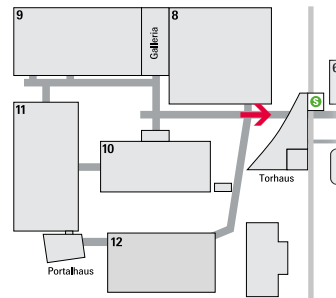

Banner, illuminated in the passage between exhibition grounds West and East

Illuminated banner in a hotspot position!

Format

W 276 x H 276 cm

2 positions in all (left and right)

Price

Rent incl. production:

3,210 euros per position

82101124 / VM_TH_West_LED

Banner at the escalator entrance passage between Via Mobile West and Torhaus

Formats

W 220 cm x H 363 cm

W 227 cm x H 363 cm

6 positions in all

(3 each on the north and south side)

Price

Rent incl. production:

2,695 euros per position