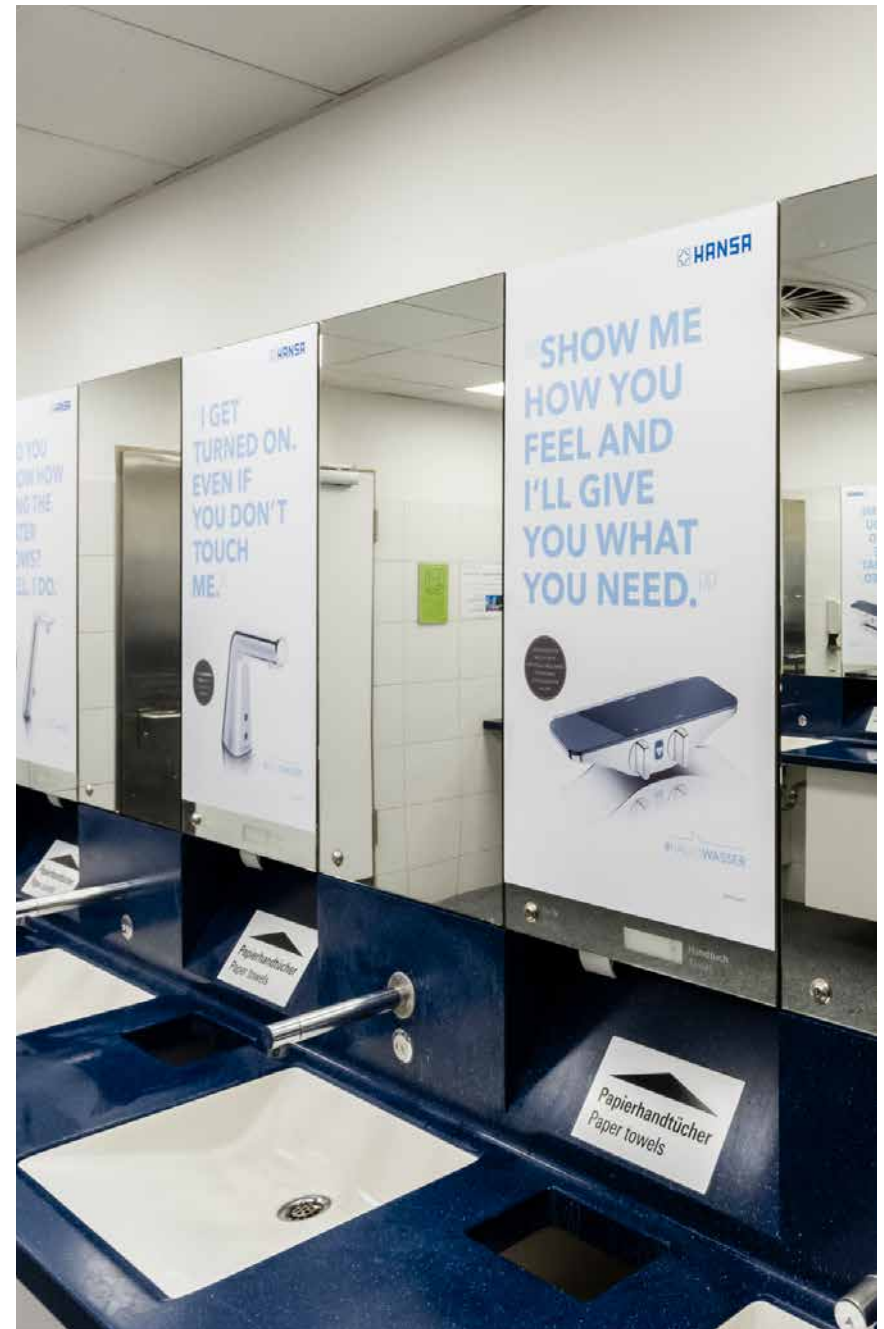

Mirror stickers in the washrooms of halls 8, 9, 11 and 12

Want to clean up? Then advertise in the washrooms!

- » **Hall 8**
26 advertising spaces with the dimensions W 34 x H 88 cm
3,580 euros
- » **Hall 9.0**
15 advertising spaces with the dimensions W 44.5 x H 78 cm
2,160 euros
- » **Hall 9.1 + 9.2**
20 advertising spaces with the dimensions W 44.5 x H 78 cm
2,735 euros
- » **Hall 11.0 + 11.1**
each offering 52 advertising spaces with the dimensions W 44.5 X H 93 cm
5,235 euros per hall level
- » **Hall 12.0**
31 advertising spaces with the dimensions W 30 x H 90 cm
3,455 euros
- » **Hall 12.1**
35 advertising spaces with the dimensions W 30 x H 90 cm
3,455 euros