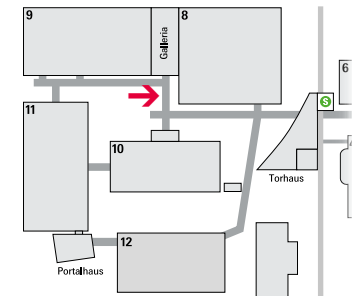

Megaposter at the Via Mobile in front of Hall 8 West

Format
W 1,360 x H 230 cm

Price
Rent incl. production:
6,165 euros

82100575 / H08_West_001