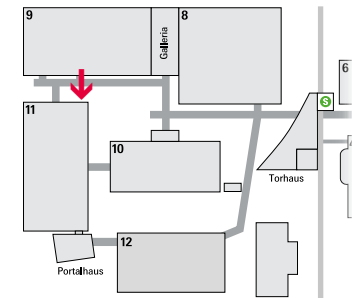

Price

Rent incl. production:
9,285 euros

82100624 / H11_Nord_001