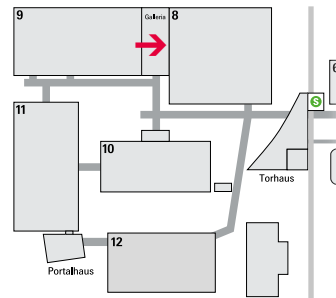

W 701 x H 221 cm

2 positions in all

(1 each on the north and south side)

Price

Rent incl. production:

3,085 euros per position

Banner in the Galleria above the entrance to Hall 9.0

Format