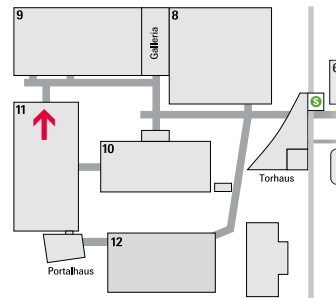

Column covering in the foyer of Hall 11.Via Mobile Nord

Format

W 100 x H 300 cm

four-sided

2 positions in all

Price

Rent incl. production:

1,835 euros per position

82101021 / H11_EVia_Säule_Nord

Column covering in the foyers of Hall 12.Via Mobile East and West

Format

W 100.5 x H 350.5 cm

four-sided

8 positions in all

(5 on the east side, 3 on the west side)

Price

Rent incl. production:

3,155 euros per position