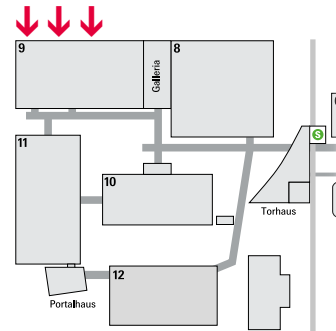

Megaposter on the facade of Hall 9 North

Format

W 950 x H 1,060 cm

3 positions in all

Price

Rent incl. production:

9,185 euros per position

Megaposter at the Via Mobile along Hall 9 South