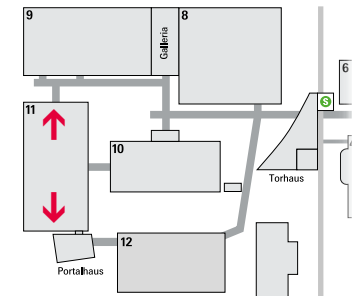

82101024 / H11_E0_Säule_Nord · 82101022 / H11_E0_Säule_Süd