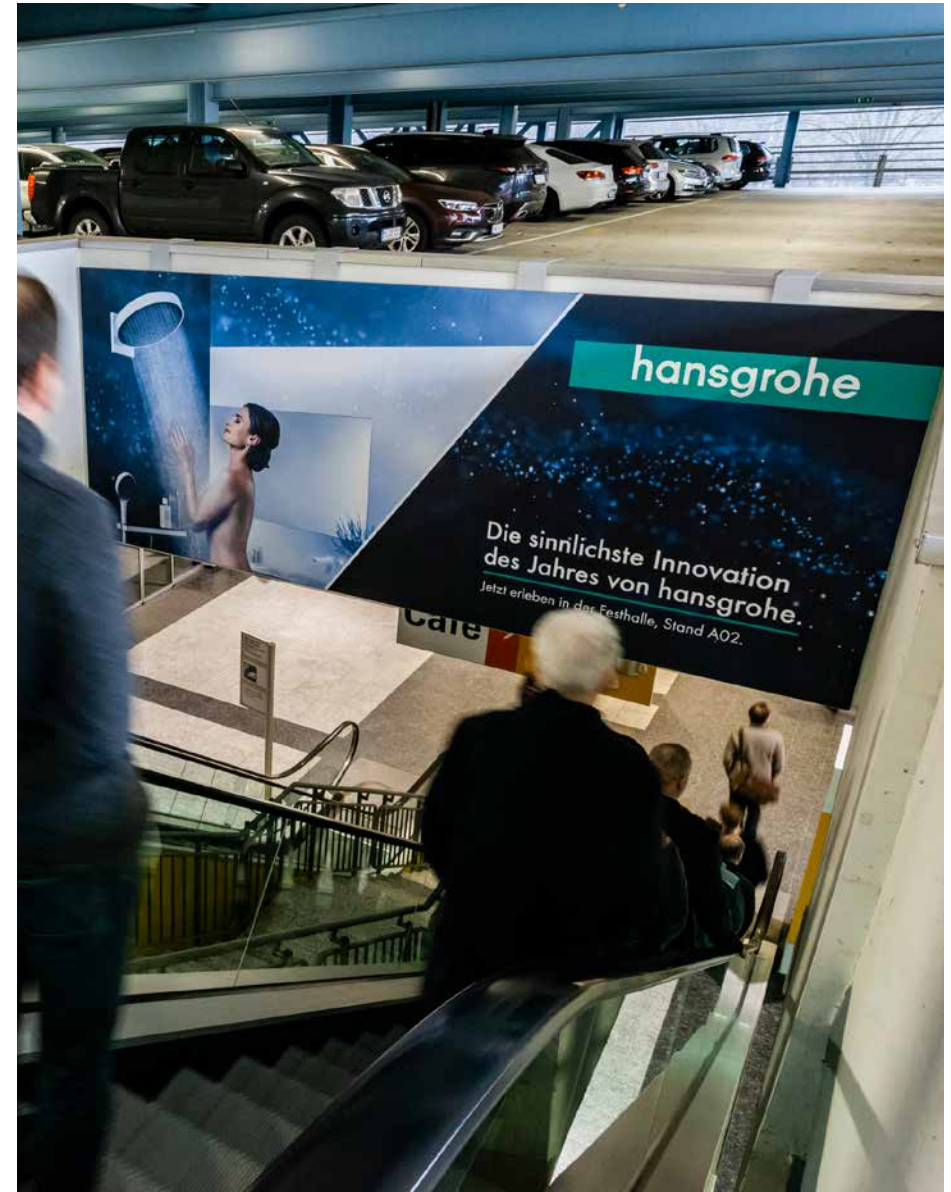

Banner in the Rebstock multi-storey car park on the balustrade over the central escalator leading to the shuttle bus stop

Format

W 500 x H 200 cm

Prices

Rent incl. production: 2,200 euros