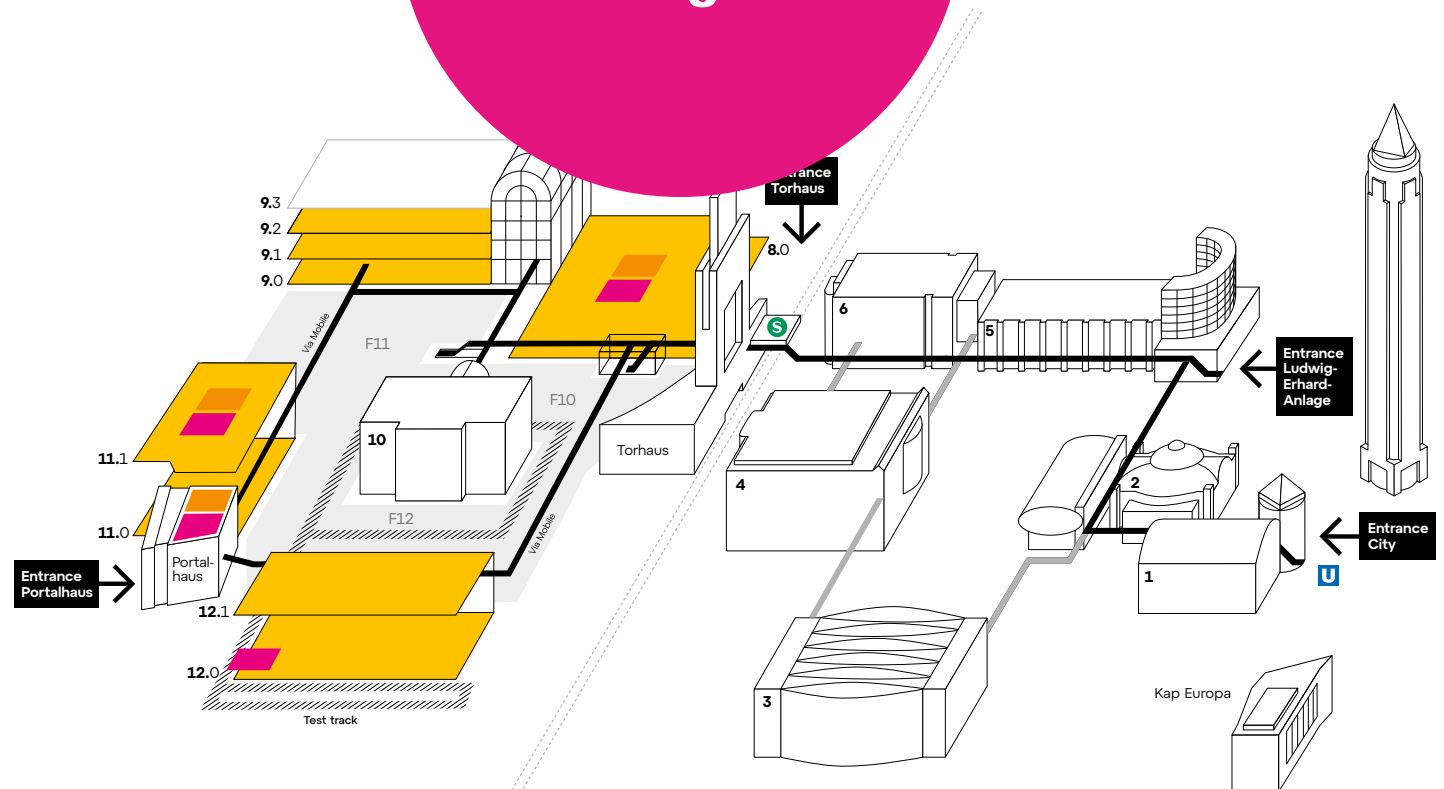

Hall occupancy

Exhibition Area

E-Mobility + LEVs, Light Electric Mobility, Urban Mobility, Infrastructure, Logistics, Mobility Solutions, Future Mobility Forum **Hall 8.0**

Bikes/E-Bikes **Hall 9.0, 11.0, 12.0**

Parts/Equipment, Components, Fashion, Accessoires **Hall 9.1, 11.1, 12.1**

Supplier Area (Wed. – Fri.) **Hall 9.2**

Special Areas

Award Exhibition, START-UP AREA, CARGO AREA, SERVICE AREA **Hall 8.0**

SPORTS & PERFORMANCE AREA, Cycle Cafe, Sa. – Su.: BIKE BOUTIQUE **Hall 11.1**

CAREER CENTER **Hall 12.0**

Media & Creator Lounge, Mediapartner, Trade press stand, Investors Lounge **Portalhaus**

Conferences & Sessions

Mobility Convention, Bike Biz Politics, Start-Up & Innovation Day, Cargo Bike Academy, Bike Travel Forum **Hall 8.0**

Bike Biz Revolution, Women in Cycling, Networking Night, Investors' Lounge, Bidex Lounge **Portalhaus**

Trend Lounge, Gravel Talk **Hall 11.1**

Open Air Grounds

DEMO AREA, Sa. – Su.: Action Area, EUROBIKE Skyline Contest, Bikeflip Show, Bembel Crit, Cargo Bike Advice **F10**

DEMO AREA, Sa. – Su.: KIDS AREA, BIKE TRAVEL AREA **F11**

DEMO AREA **F12**

alter Geländeplan,
neuer noch nicht
verfügbar