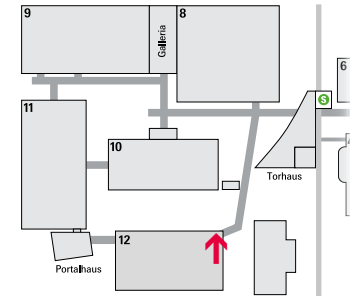

82100681 / H12_EVia_Rahmen

Banner over the escalator from Hall 12.Via Mobile to 12.0 East

Format

W 600 x H 282 cm

Price

Rent incl. production:
4,695 euros

82100646 / H12_Brüstung_Ost

Banner over the escalator from Hall 12.Via Mobile to 12.0 West