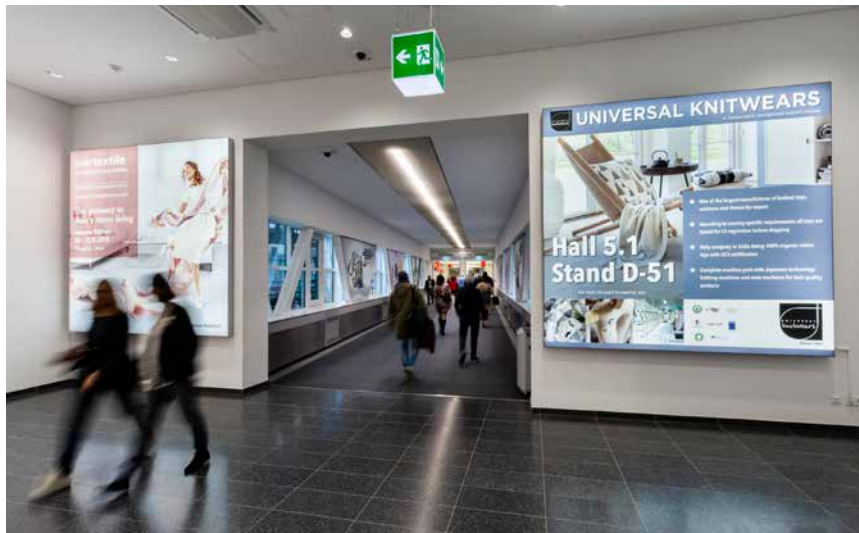

W 276 x H 276 cm

2 positions in all (left and right)

Price

Rent incl. production:

3,210 euros per position

82101124 / VM_TH_West_LED

Banner at the escalator entrance passage between Via Mobile West and Torhaus