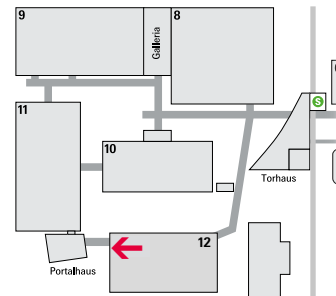

Banner in the foyer of Hall 12.0 to the Portalhaus

Format

W 500 x H 257 cm

Price

Rent incl. production:
2,585 euros

H12.0_West_Rahmen