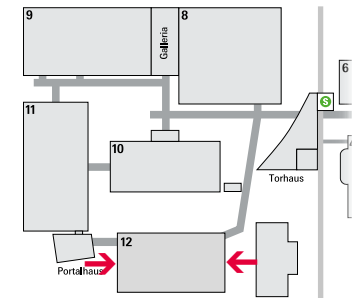

82100381 / H12.0_Foyer_Ost - 82100382 / H12.0_Foyer_West - 82100383 / H12.1_Foyer_Ost - 82100384 / H12.1_Foyer_West