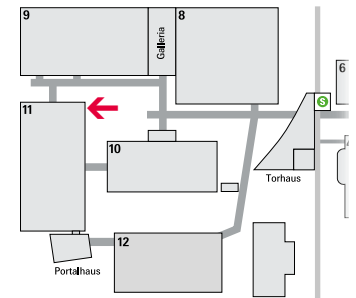

82100625 / H11_Ost_001