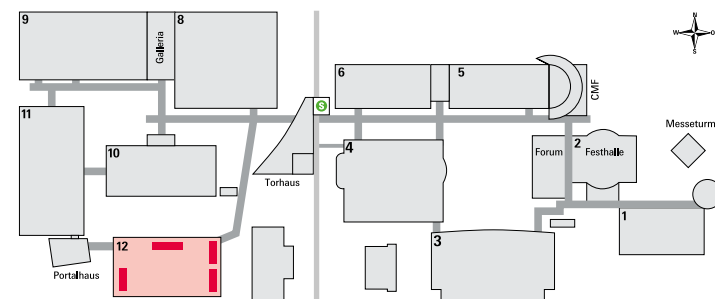

Level 12.Via to 12.1 east side right

Rent incl. production: 3,190 euros per panel

Level 12.Via to 12.1 west side

Rent incl. production: 3,190 euros per panel

Formats

See AI template (which will be sent to you separately)