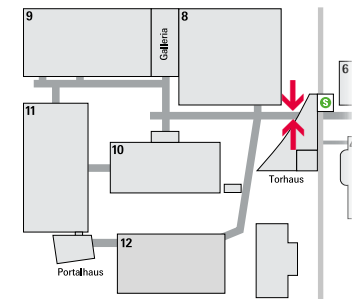

82101012 / TH_West_Übergang