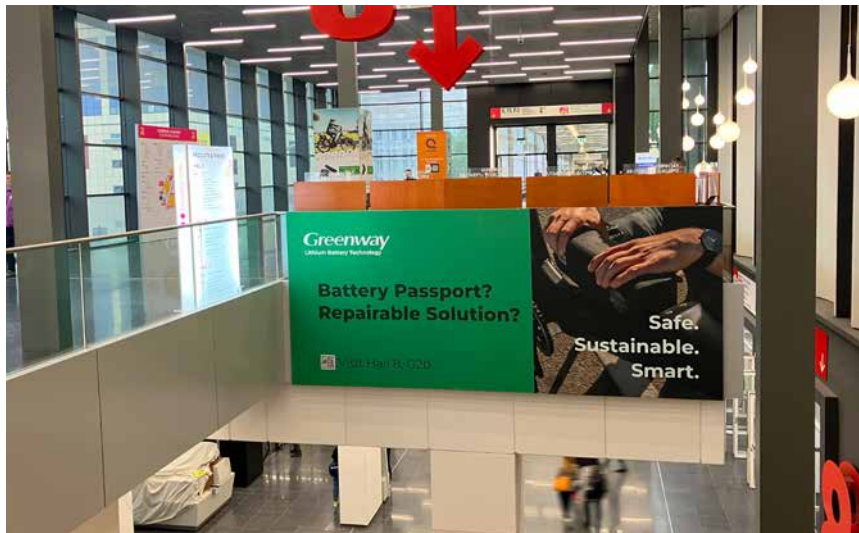

82101122 / H08_Süd_010 (Süd) · 82101121/ H08_Süd_050 (Nord)

Banner by the escalator exit to Hall 8 South

Format

W 600 x H 255 cm

Price

Rent incl. production:
3,755 euros

82101120 / VM_H08_Süd_Roltr

Banner near the entrance to Hall 8 South