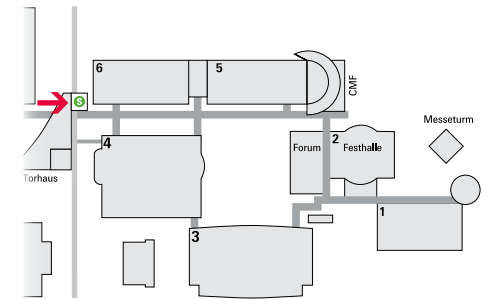

82101045 / S-Bahn_002_links (East) · 82101046 / S-Bahn_002_rechts (West)

Banner on the windows in the passage Torhaus/Exhibition grounds (East)

Format

Width top: 375.5 cm
Width bottom: 169.5 cm
Height: 179 cm
4 positions in all