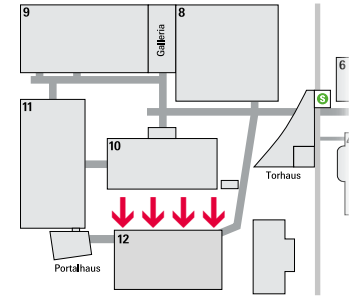

Megaposter on the facade of Hall 12 North

In all, four huge areas, each of which can be divided up in various ways.