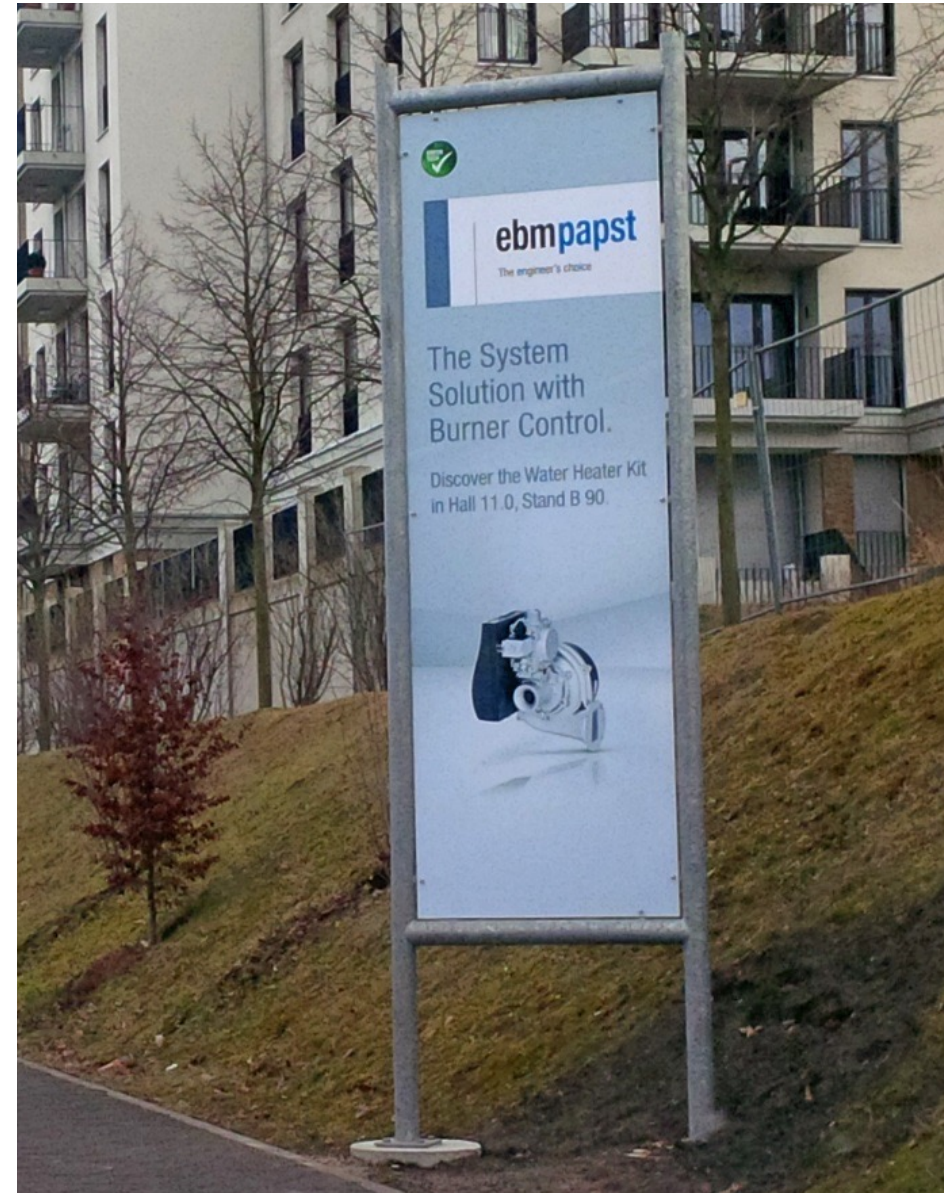

Advertising columns along the "Strasse der Nationen"

Along the route taken by the shuttle bus from the Rebstock multi-storey car park to the exhibition grounds, you can catch the eye of visitors from the outset and draw their attention to your enterprise.

Format

W 98.5 x H 301 cm

10 positions in all

Prices

Rent incl. production: 860 euros per position