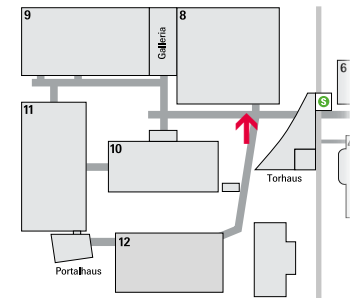

Price

Rent incl. production:
3,295 euros

82300035 / H08_Süd