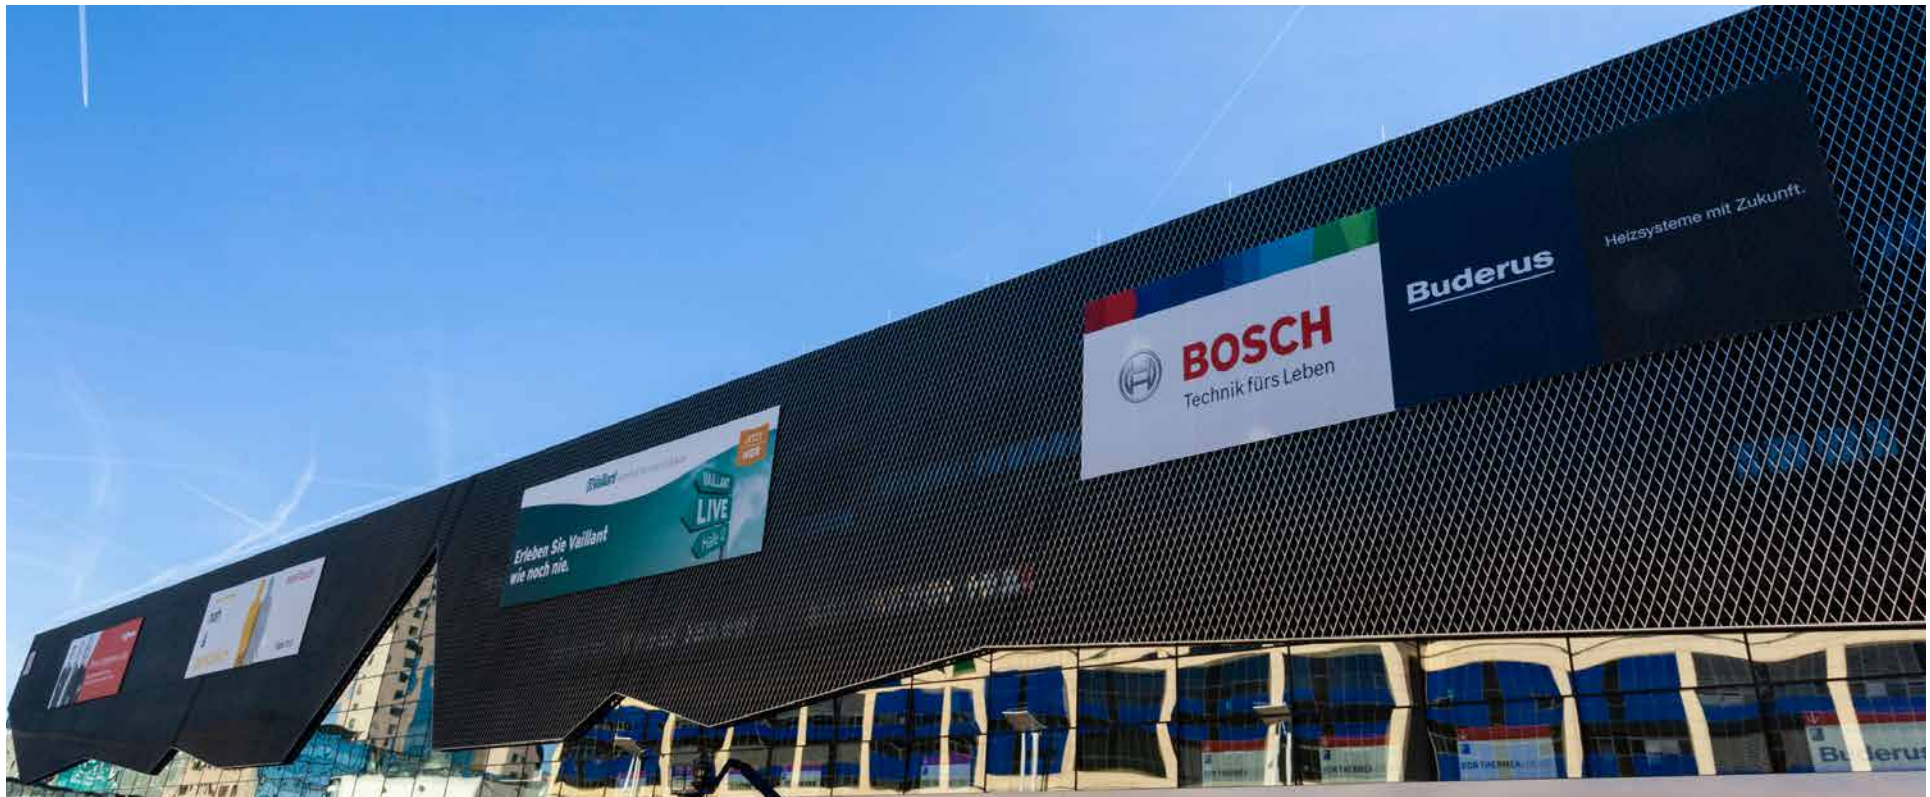

Megaposter on the facade of Hall 12 North

In all, four huge areas, each of which can be divided up in various ways.