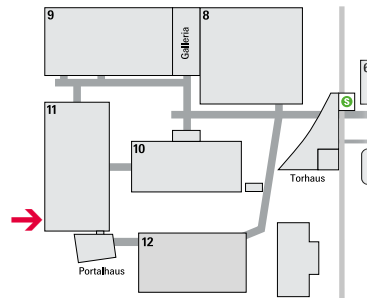

Megaposter on the facade of Hall 11 West/ Portalhaus entrance

Format

W 590 x H 995 cm

Price

Rent incl. production:
8,090 euros

82100628 / H11_West_001

Megaposter on the facade of Hall 11 South/ Portalhaus entrance

Format

W 580 x H 995 cm

Price

Rent incl. production:
10,540 euros