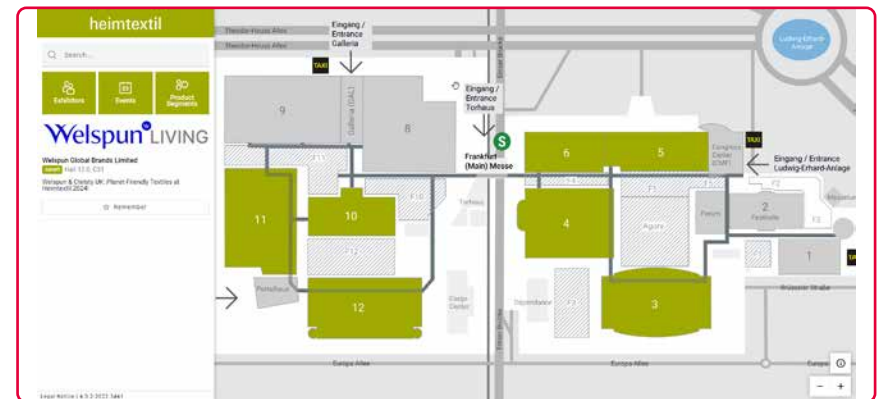

Price
1,205 euros

-  Website
-  App

Front Page Box on the home page (desktop)

Front Page Box in the Navigator app

Front Page Box in the interactive map of the exhibition grounds

Top of Search

Pride of place in the list of search results