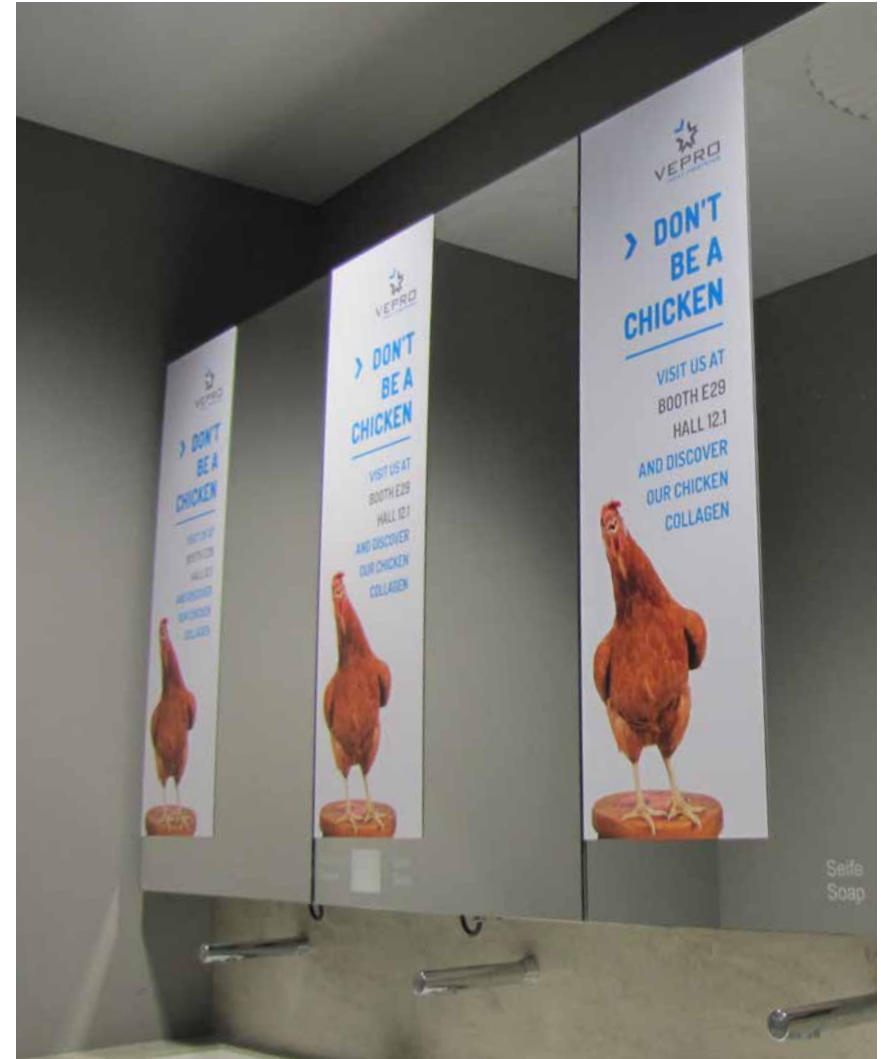

Mirror stickers in the washrooms of halls 8, 9, 11 and 12

Want to clean up? Then advertise in the washrooms!

- » **Hall 8**
  26 advertising spaces with the dimensions W 34 x H 88 cm
  3,580 euros
- » **Hall 9.0**
  15 advertising spaces with the dimensions W 44.5 x H 78 cm
  2,160 euros
- » **Hall 9.1 + 9.2**
  20 advertising spaces with the dimensions W 44.5 x H 78 cm
  2,735 euros
- » **Hall 11.0 + 11.1**
  each offering 52 advertising spaces with the dimensions W 44.5 X H 93 cm
  5,235 euros per hall level
- » **Hall 12.0**
  31 advertising spaces with the dimensions W 30 x H 90 cm
  3,455 euros
- » **Hall 12.1**
  35 advertising spaces with the dimensions W 30 x H 90 cm
  3,455 euros

All prices rent incl. production

Please limit your choice of motif to a maximum of three layouts, as you will be charged for each additional motif.

Mirror advertising is also possible on all other hall levels.