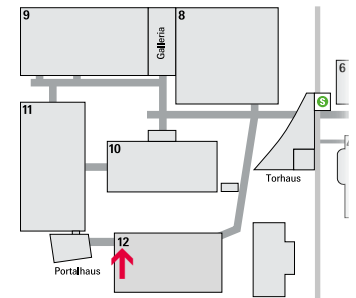

Price

Rent incl. production:
4,695 euros

82100647 / H12_Brüstung_West_01