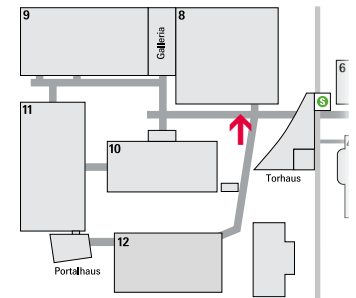

Column covering in the foyer of Hall 8.0 South

Format

W 143 x H 355 cm

four-sided

Price

Rent incl. production:

3,540 euros

82101125 / H08_Südfoyer_Säule