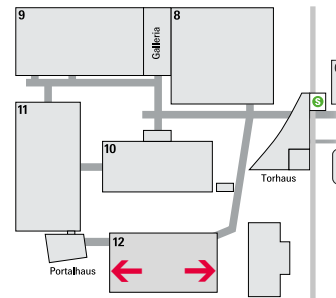

Format

W 100.5 x H 500.5 cm

four-sided

5 positions in all

(2 on the east side, 3 on the west side)

Price

Rent incl. production:

4,330 euros per position