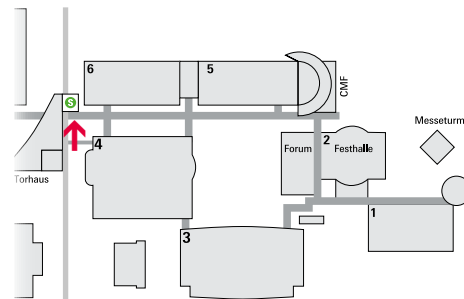

Banner on the windows in the passage Torhaus/Exhibition grounds (East)

Format

Width top: 375.5 cm
Width bottom: 169.5 cm
Height: 179 cm
4 positions in all

Price

Rent incl. production:
1,585 euros per position

82101008 / TH_Ost_Übergang

Banner on the windows in the passage Torhaus/Exhibition grounds (West)

Format

Width top: 375.5 cm
Width bottom: 169.5 cm
Height: 179 cm
6 positions in all
(3 each on the north and south side)

Price

Rent incl. production:
1,585 euros per position