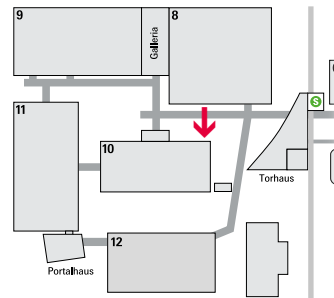

Megaposter on the facade of Hall 10 North

Easily visible from the Via Mobile alongside Hall 8.

Format

W 850 x H 980 cm

Price

Rent incl. production:
10,715 euros

82101062 / H10_Nord_001

Megaposter on the facade of Hall 11 East

Format

W 590 x H 735 cm

Price

Rent incl. production:
8,515 euros