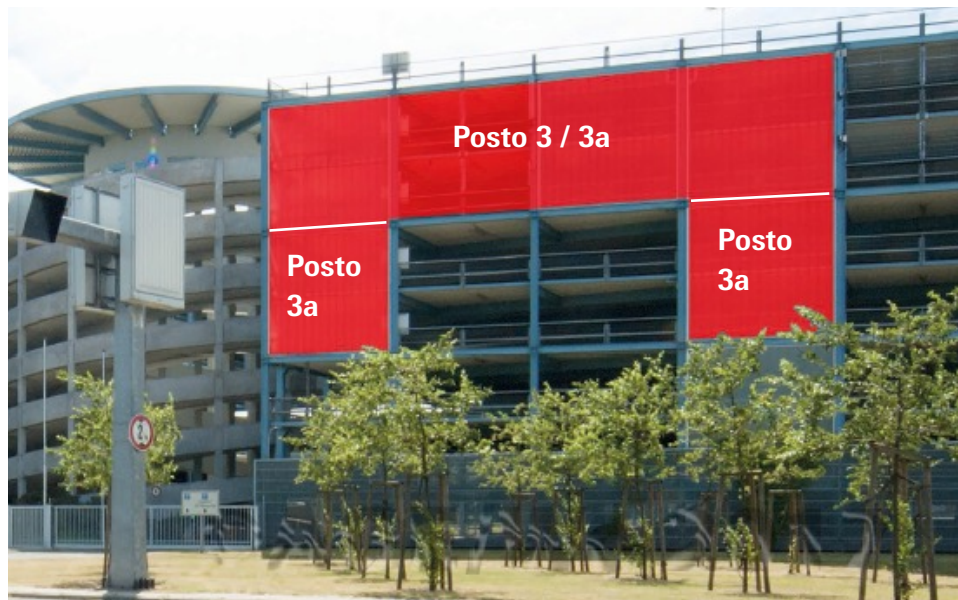

Posto facade banners on the Rebstock visitors' car park

A large car park – large advertising spaces.
5,500 parking spaces for each day of the trade fair!

Formats and prices

Posto 3: W 2,112 x H 525 cm

Rent incl. production: 13,310 euros

Posto 3a: W 2,112 x H 525 cm + 2 x W 471 x H 565 cm

Rent incl. production: 19,925 euros

Posto 3a