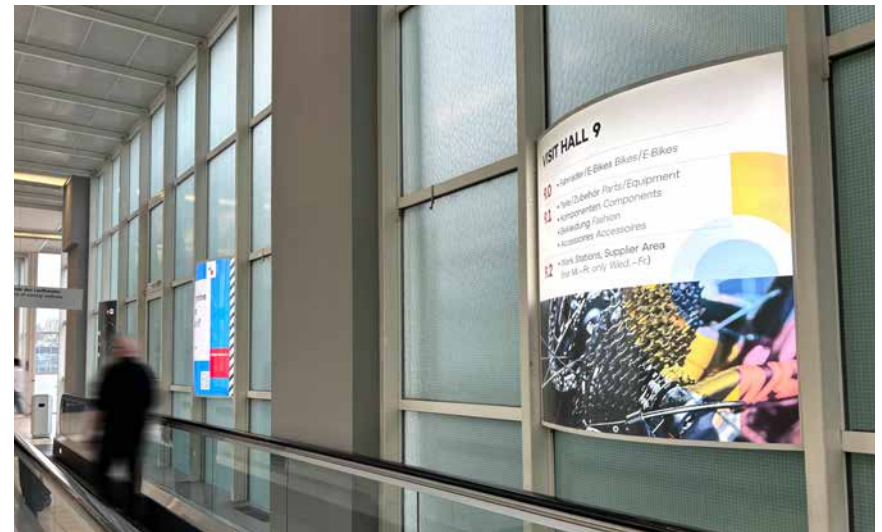

Lumio

Transparency posters along the Via Mobile

You can't miss our 18 luminous posters next to the travelator on the Via Mobile along Halls 8 und 10.

Format

W 121.5 x H 125.5 cm

Price

Rent incl. production: 950 euros