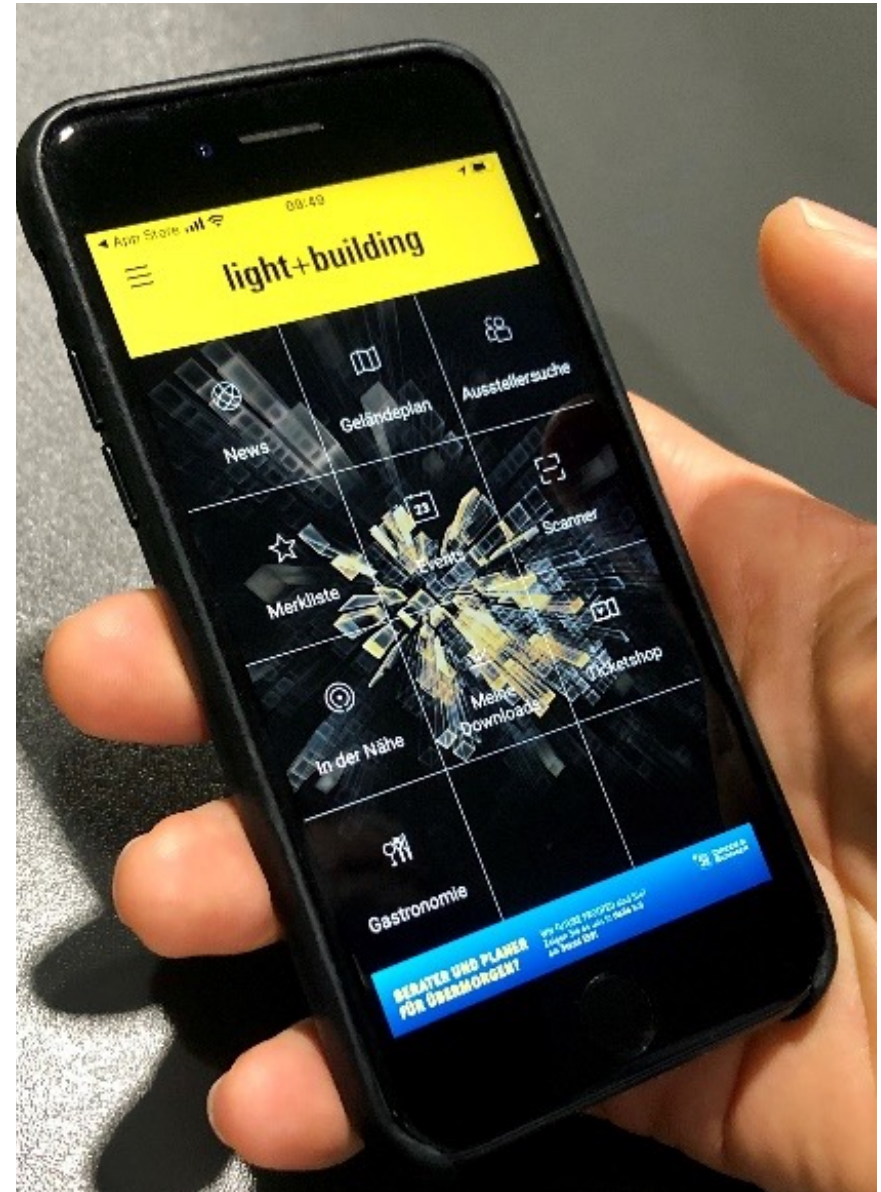

Banner in the app / Menu