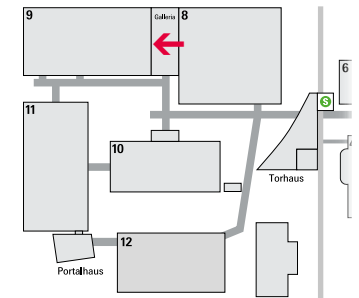

Price

Rent incl. production:

3,085 euros per position