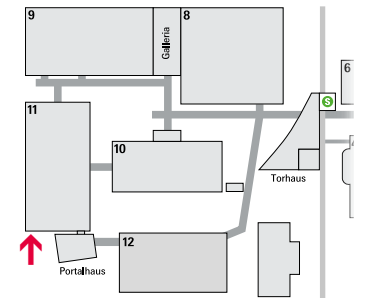

82100627 / H11_Süd_001