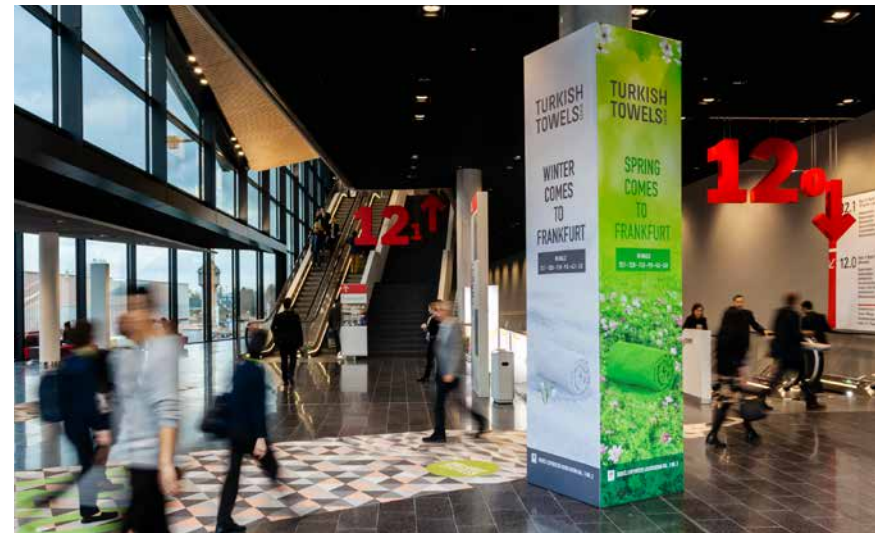

82100223 / H12_EVia_Säule_Ost · 82100222 / H12_EVia_Säule_West