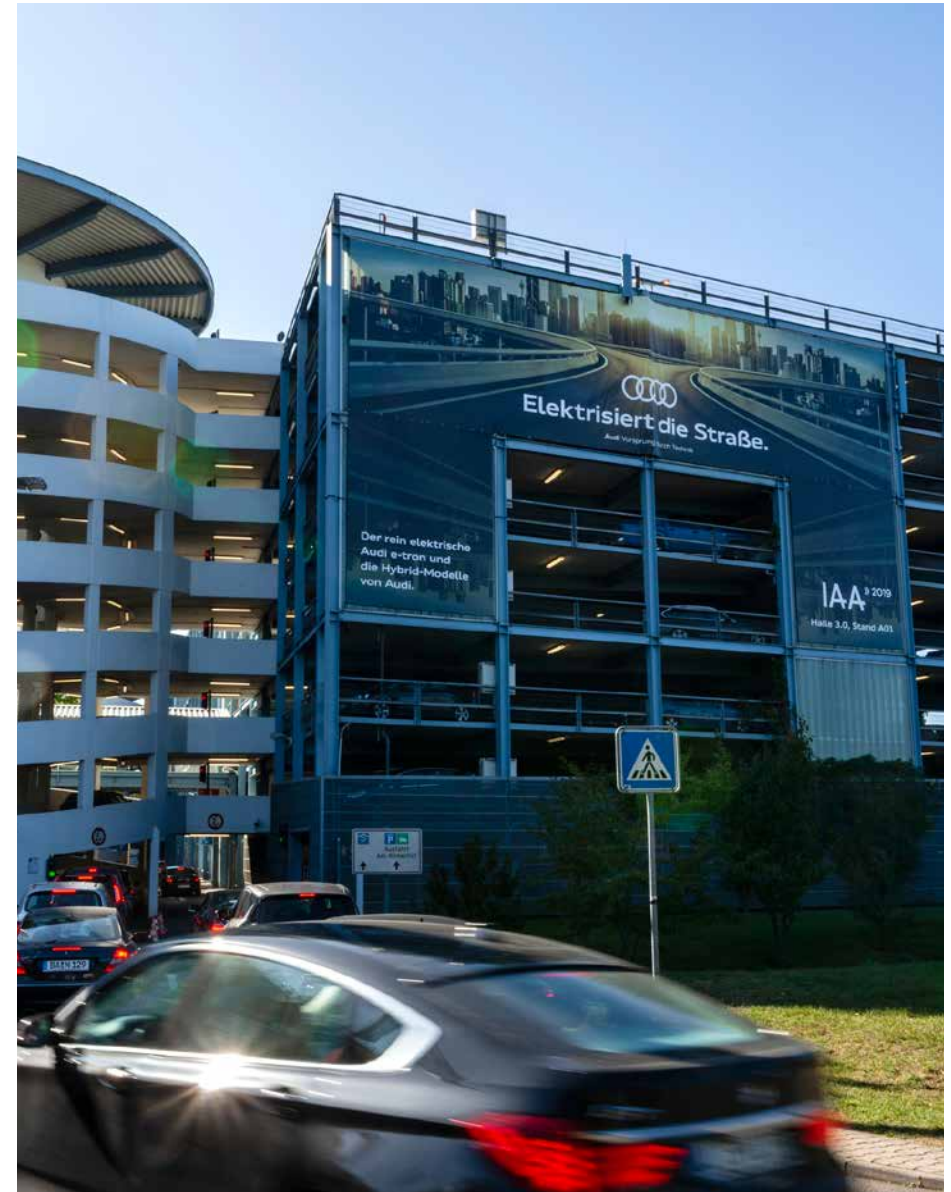

Posto facade banners on the Rebstock visitors' car park

A large car park – large advertising spaces.
5,500 parking spaces for each day of the trade fair!

Formats and prices

Posto 3: W 2,112 x H 525 cm

Rent incl. production: 13,310 euros

Posto 3a: W 2,112 x H 525 cm + 2 x W 471 x H 565 cm

Rent incl. production: 19,925 euros

Posto 3a