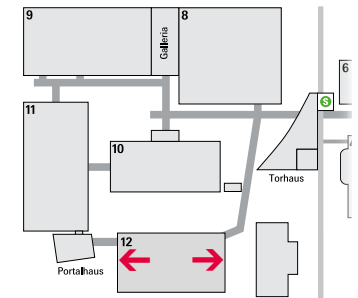

82100223 / H12_EVia_Säule_Ost · 82100222 / H12_EVia_Säule_West