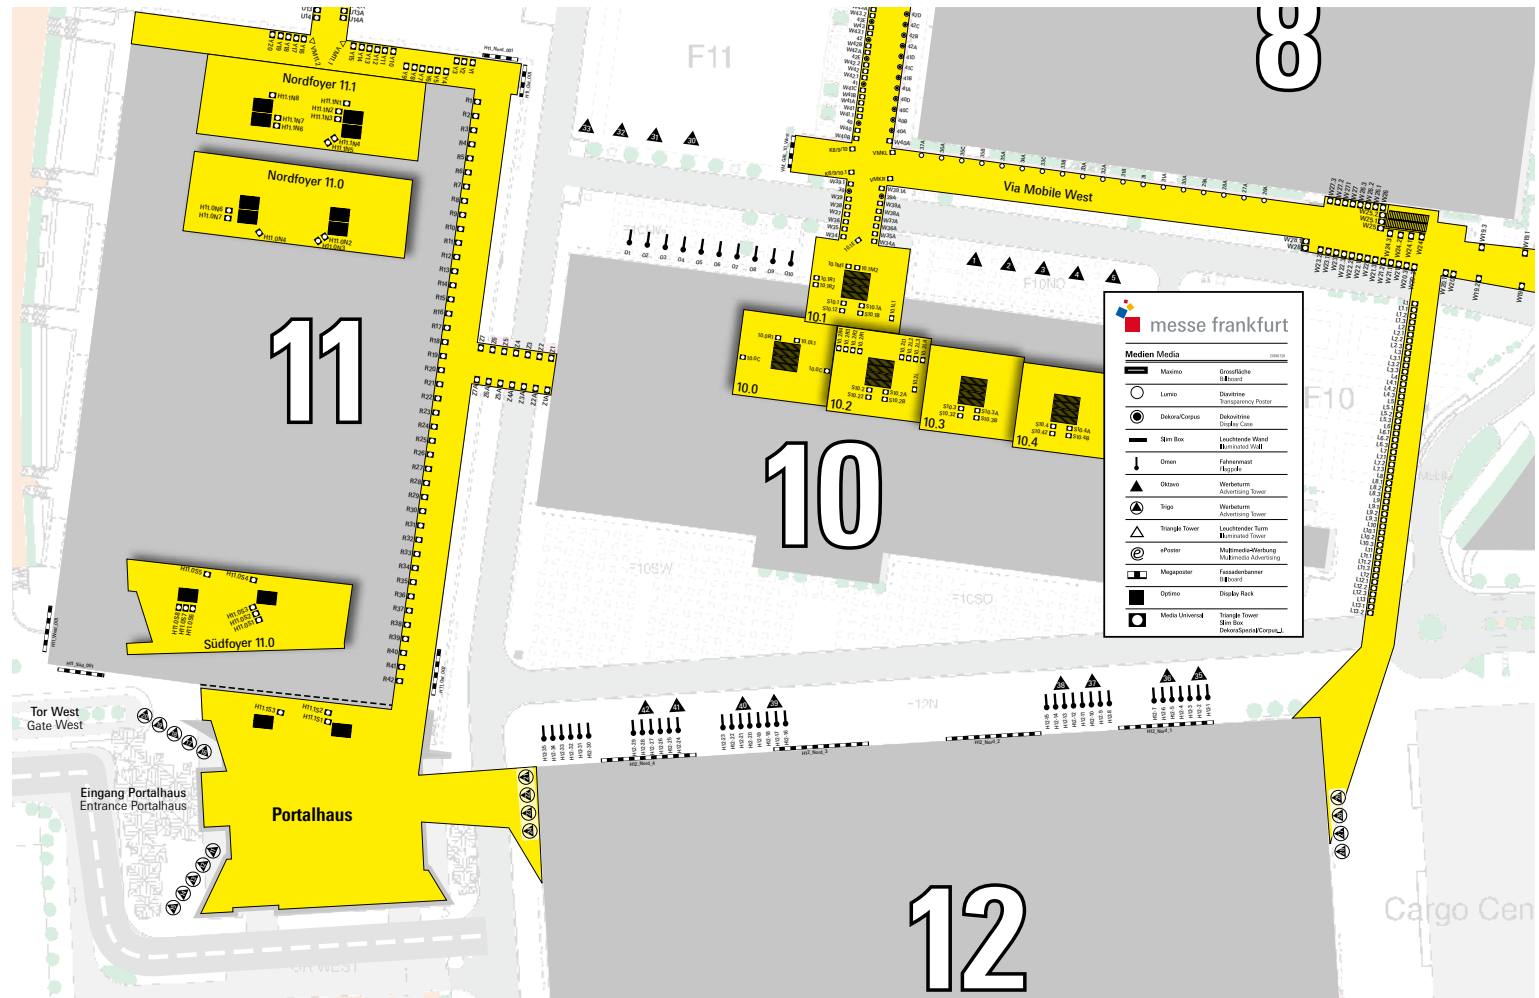

Site plan Via Mobile Halls 11, 12 and Portalhaus entrance

The Portalhaus entrance is used by all visitors arriving at the fair by car. After leaving their vehicles in the Rebstock multi-storey car park, visitors are transported to the exhibition grounds by shuttle buses. In addition, there is a taxi rank at the Portalhaus entrance.