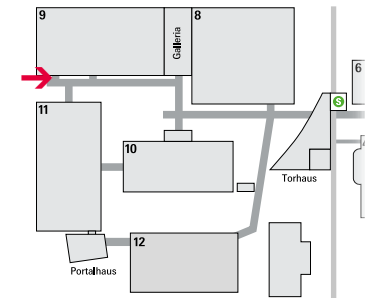

Rent incl. production:
7,515 euros per position

Banner at the entrance of Hall 9.Via Mobile South

Format

W 178 x H 225 cm
2 positions in all
(left and right)

Price

Rent incl. production:
1,550 euros per position