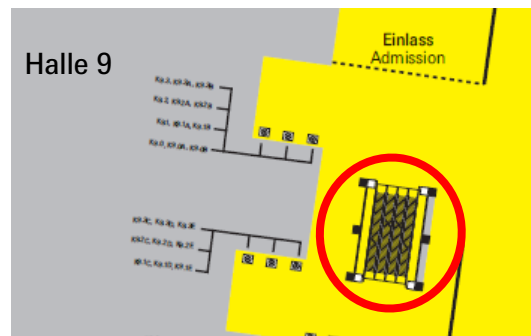

XL Slim Box in the hall 9 foyers

Particularly elegant! Our Slim Box cuts a fine figure everywhere.

Format

Front view: ca. W 95 x H 240 cm

Side views: (in each case) W 30 x H 240 cm

Price

Rent incl. production: 2,375 euros