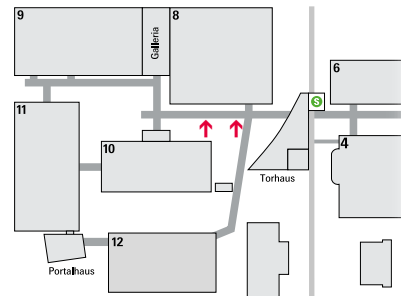

Format
W 1,360 x H 230 cm

Price
Rent incl. production:
6,165 euros

82100575 / H08_West_001

Megaposter at the Via Mobile in front of Hall 8 South

Two possible positions

Format
W 980 x H 500 cm

Price
Rent incl. production:
6,140 euros