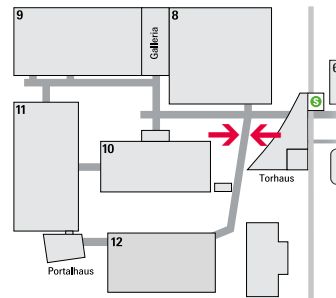

W 228 x H 366 cm

7 positions in all

(4 on the east side, 3 on the west side)

Price

Rent incl. production:

2,600 euros per position

82100648 / VM_H12_Ost · 82100649 / VM_H12_West

Banner on the Via Mobile at the intersection of halls 8, 9 and 10