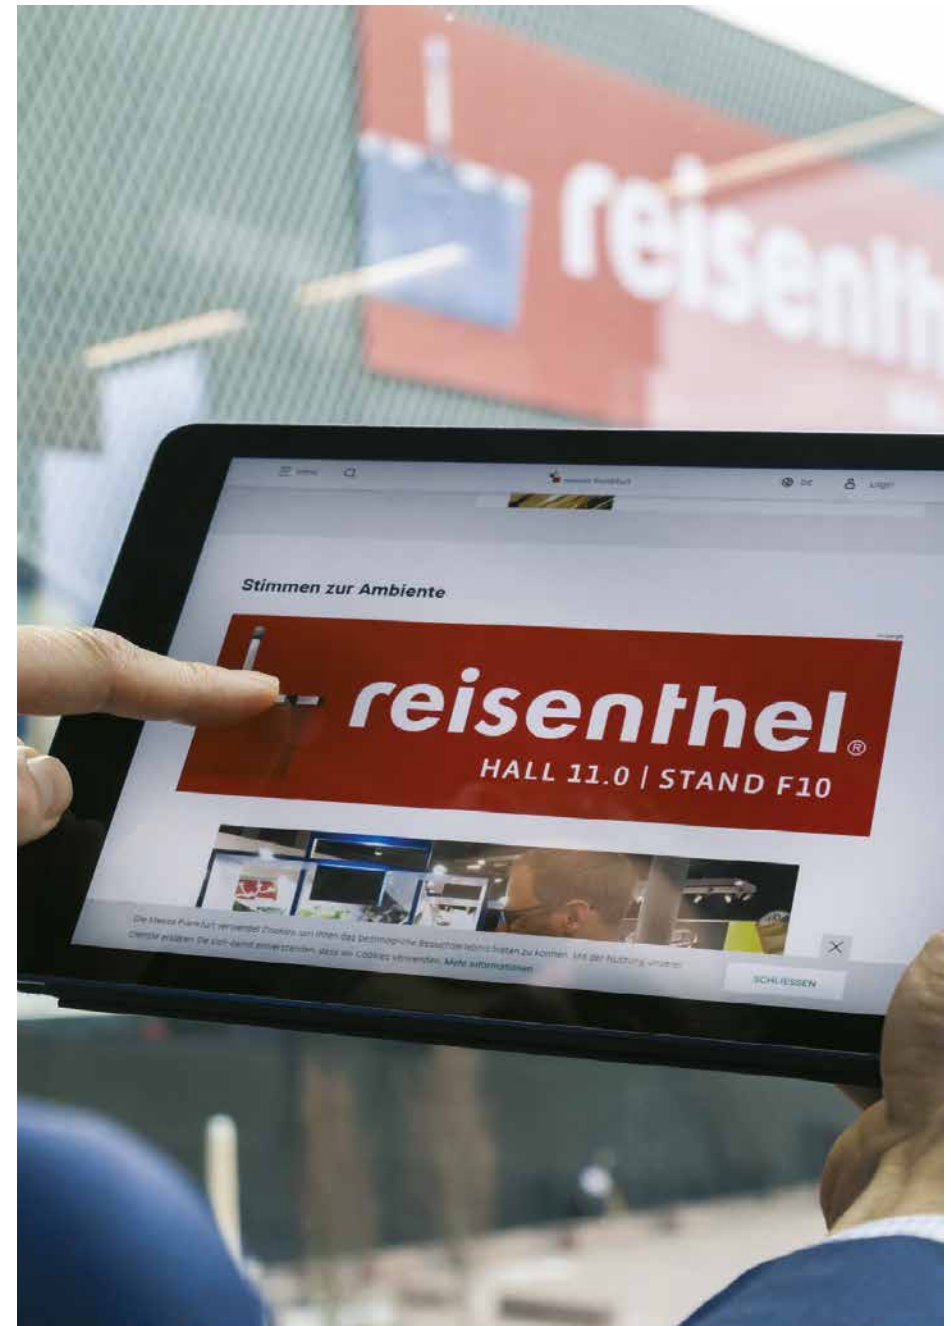

Online banners

Whether it's before, during or after the trade fair – with our online banners you can reach your specific target group – whatever the time of day and wherever in the world they may be. Choose from a variety of individually bookable slots, formats and sections – and attract still more attention with every click.

We will be happy to advise you as to which online banners best meet your needs.