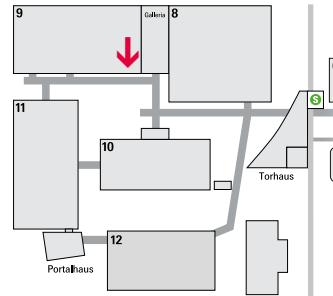

Banner in the foyer of Hall 9.1 (Passage to Hall 11)

Format

W 825 x H 420 cm

2 positions in all

Price

Rent incl. production:

6,020 euros

82100680 / H09.1_Foy_005

Banner in the foyer of Hall 12.Via Mobile East

Format

W 490 x H 228 cm