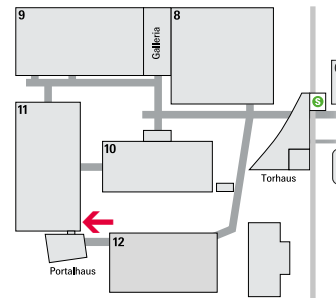

Rent incl. production:
8,515 euros

82100625 / H11_Ost_001

Megaposter on the facade of Hall 11 East

Format

W 590 x H 735 cm

Price

Rent incl. production:
6,910 euros

82100626 / H11_Ost_002