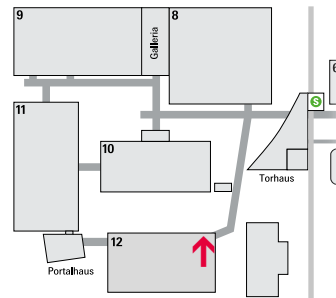

82100681 / H12_EVia_Rahmen

Banner over the escalator from Hall 12.Via Mobile to 12.0 East

Format

W 600 x H 282 cm

Price

Rent incl. production:
4,695 euros

82100646 / H12_Brüstung_Ost

Banner over the escalator from Hall 12.Via Mobile to 12.0 West