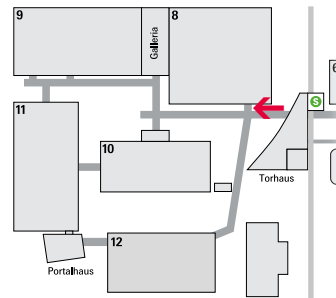

82101122 / H08_Süd_010 (Süd) · 82101121/ H08_Süd_050 (Nord)

Banner by the escalator exit to Hall 8 South

Format

W 600 x H 255 cm

Price

Rent incl. production:
3,755 euros

82101120 / VM_H08_Süd_Roltr

Banner near the entrance to Hall 8 South