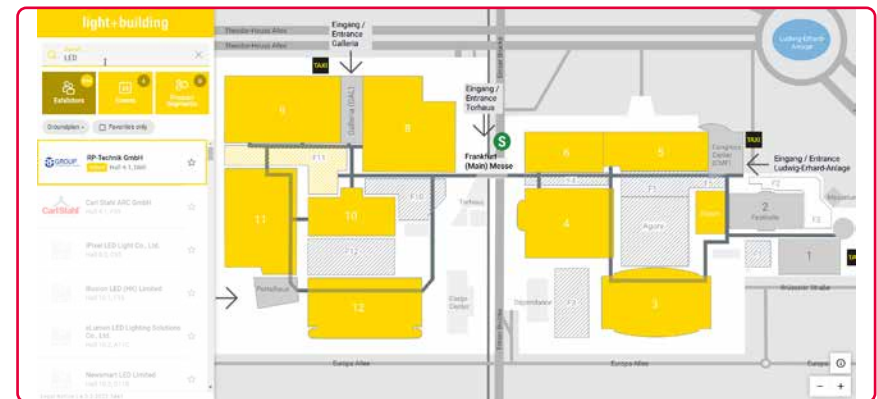

Price
1,520 euros

Part of the media and marketing packages
Booking only subject to availability

- Website
- App

Top of Search on the home page (desktop)

Top of Search in the Navigator app

Top of Search in the interactive map of the exhibition grounds