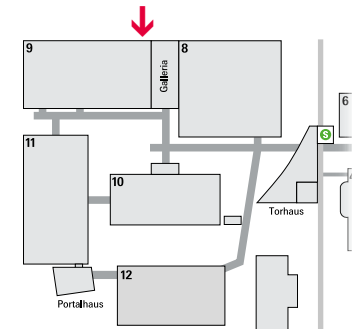

Megaposter on the facade of Hall 9 North over the Galleria entrance

Format
W 800 x H 680 cm

Price
Rent incl. production:
6,315 euros

82100573 / H08_Süd_003 - 82101061 / H08_Süd_005

82100580 / H09_Nord_001