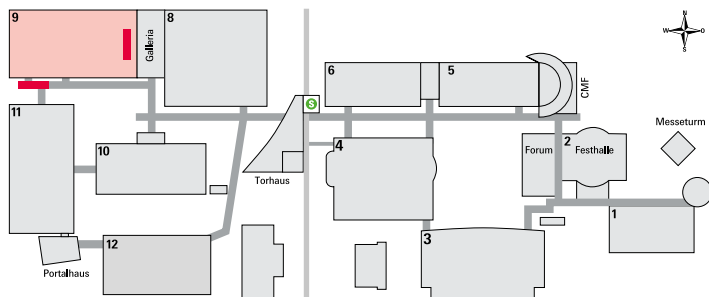

Escalator stickers

Advertising on the balustrade panels of the escalators in Hall 11

Escalators

Level 11.0 to 11.Via south side

Rent incl. production: 1,910 euros per panel

Level 11.Via to 11.1 south side

Rent incl. production: 1,910 euros per panel