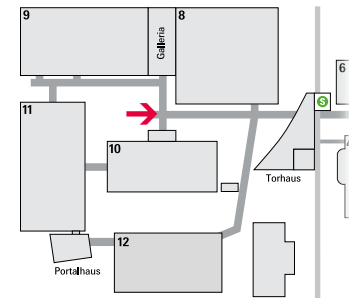

Price

Rent incl. production:

2,830 euros

82100780 / VM_H09_10_Kreuzung