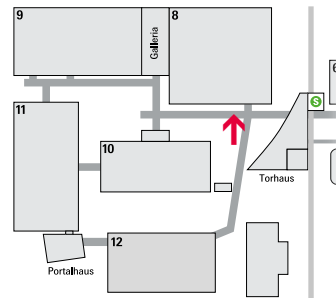

Format

W 100.5 x H 300.5 cm

four-sided

2 positions in all

Price

Rent incl. production:

2,745 euros per position

82300155 / VM_H08_Süd_Säule